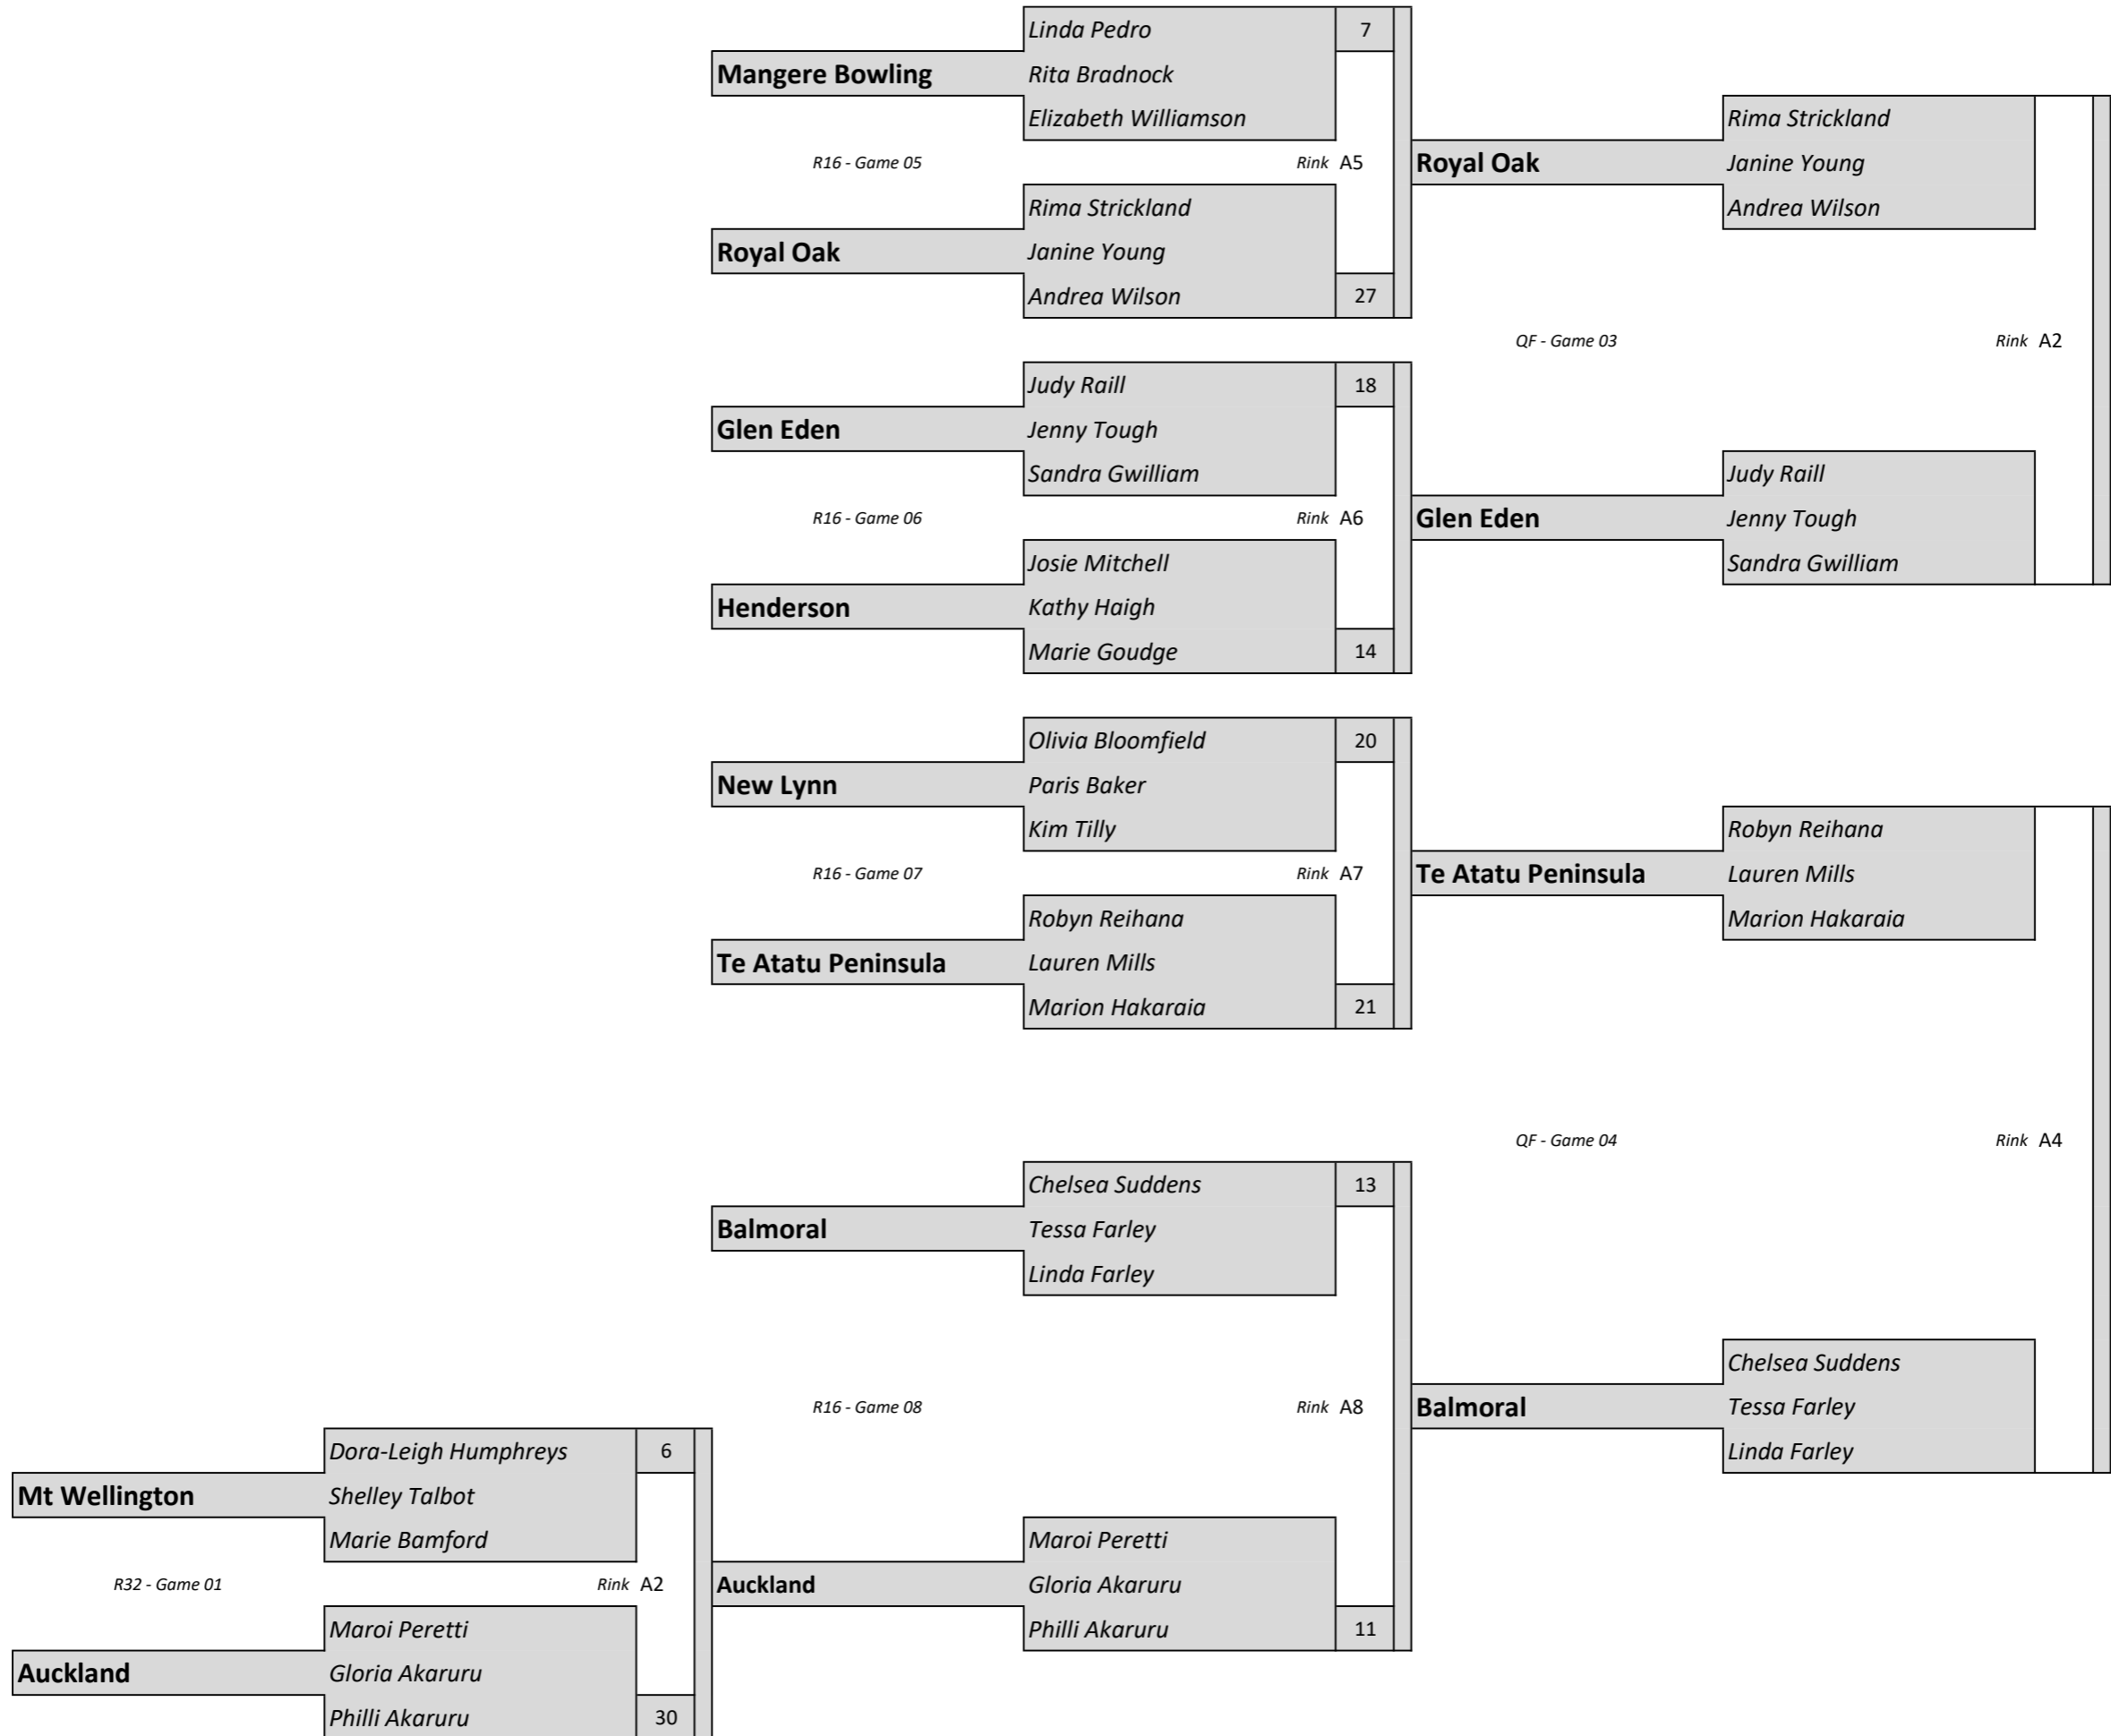

Venue : Carlton Cornwall
 Saturday 21 May 2022
 Time: 2:00 pm
 Quarter Final

Carlton Cornwall	Karen Hema	23	Carlton Cornwall	Karen Hema	Rink A3
	Lisa Prideaux			Lisa Prideaux	
	Linda Ralph			Linda Ralph	
R16 - Game 01		Rink A1	QF - Game 01		
Blockhouse Bay	Ling Qu	6	Blockhouse Bay	Ling Qu	Rink A3
	Esther Eu			Esther Eu	
	Helen Murray			Helen Murray	
R16 - Game 02		Rink A2	QF - Game 02		
Bridge Park	Lesley McLinden	17	Bridge Park	Lesley McLinden	Rink A5
	Sandra Taylor			Sandra Taylor	
	Agnes Motu			Agnes Motu	
R16 - Game 03		Rink A3	QF - Game 03		
O & Districts	Maria Smith	13	O & Districts	Maria Smith	Rink A5
	Rachael Hancock			Rachael Hancock	
	Lavinia Ruka			Lavinia Ruka	
R16 - Game 04		Rink A4	QF - Game 04		
Pt Chevalier	Jo McKenna	20	Pt Chevalier	Jo McKenna	Rink A5
	Chrissy Pegg			Chrissy Pegg	
	Jenny Stockford			Jenny Stockford	
R16 - Game 05		Rink A4	QF - Game 05		
Grey Lynn	Lorraine Beazley	7	Grey Lynn	Lorraine Beazley	Rink A5
	Liz Rereiti			Liz Rereiti	
	Kili Peauvale			Kili Peauvale	
R16 - Game 06		Rink A4	QF - Game 06		
Howick	Sue Peters	8	Howick	Sue Peters	Rink A5
	Noeline Sadgrove			Noeline Sadgrove	
	Lana Dowdell			Lana Dowdell	
R16 - Game 07		Rink A4	QF - Game 07		
St Heliers	Catherine Bien	27	St Heliers	Catherine Bien	Rink A5
	Sue Curran			Sue Curran	
	Paula Kempthorne			Paula Kempthorne	