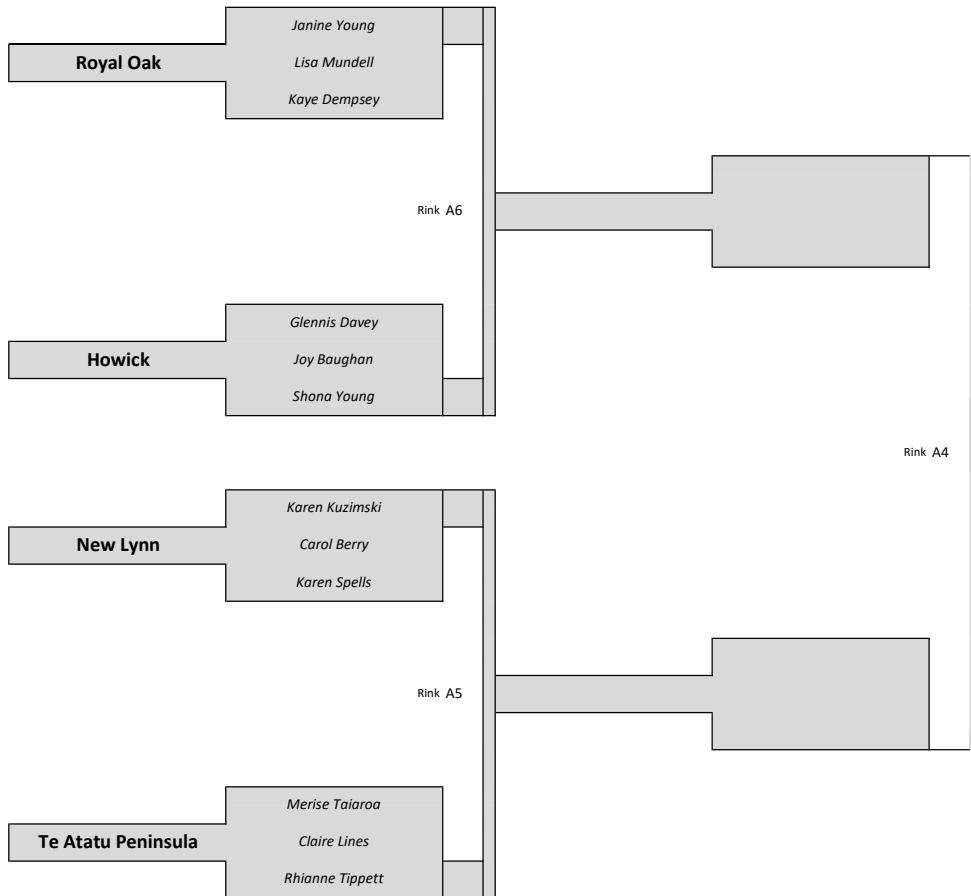

Blockhouse Bay
Saturday 15 May 2021
Time: 9:00 a.m.
Round of 32

Blockhouse Bay
Saturday 15 May 2021
Time: 11:45 am
Sweet 16

Blockhouse Bay
Saturday 15 May 2021
Time: 2:30 pm
Quarter Final

Champion of Champions Auckland Women's Triples