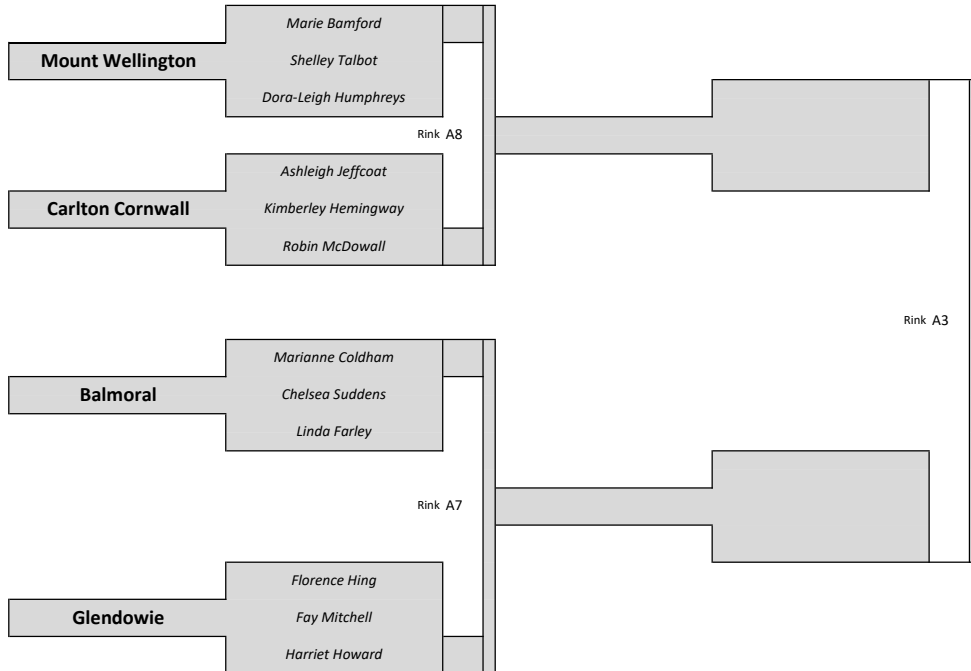

**Champion of Champions
Auckland Women's Triples**

Umpire
Weng Lim

Chief Umpire
Phil Bowden - 021 02695128
Convenor
Gerard Hulst - 027 2275866

Blockhouse Bay
Saturday 15 May 2021
Time: 9:00 a.m.
Round of 32

Blockhouse Bay
Saturday 15 May 2021
Time: 11:45 am
Sweet 16

Blockhouse Bay
Saturday 15 May 2021
Time: 2:30 pm
Quarter Final