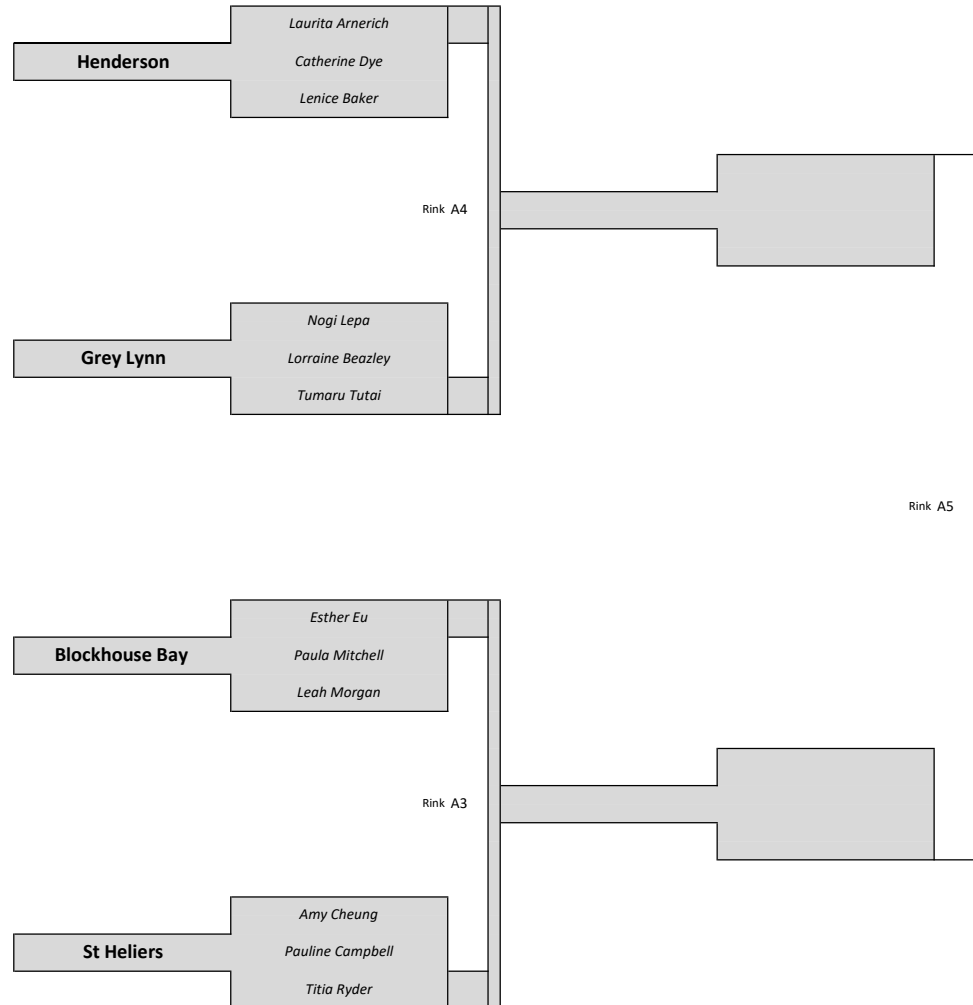

Champion of Champions Auckland Women's Triples

Umpire
Weng Lim

Chief Umpire
Phil Bowden - 021 02695128
Convenor
Gerard Hulst - 027 2275866

Blockhouse Bay
Saturday 15 May 2021
Time: 9:00 a.m.

Blockhouse Bay
Saturday 15 May 2021
Time: 11:45 am

Blockhouse Bay
Saturday 15 May 2021
Time: 2:30 pm

Round of 32

Sweet 16

Quarter Final