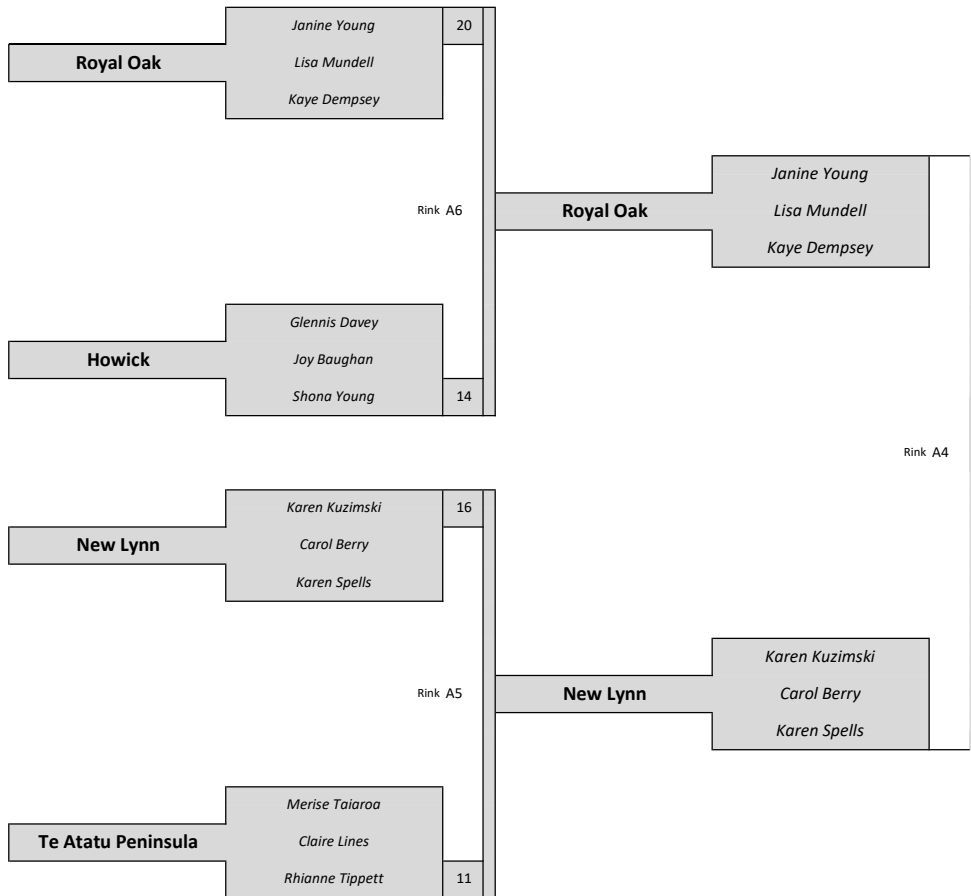

**Blockhouse Bay
Saturday 15 May 2021
Time: 9:00 a.m.
Round of 32**

**Blockhouse Bay
Saturday 15 May 2021
Time: 11:45 am
Sweet 16**

**Blockhouse Bay
Saturday 15 May 2021
Time: 2:30 pm
Quarter Final**

**Champion of Champions
Auckland Women's Triples**