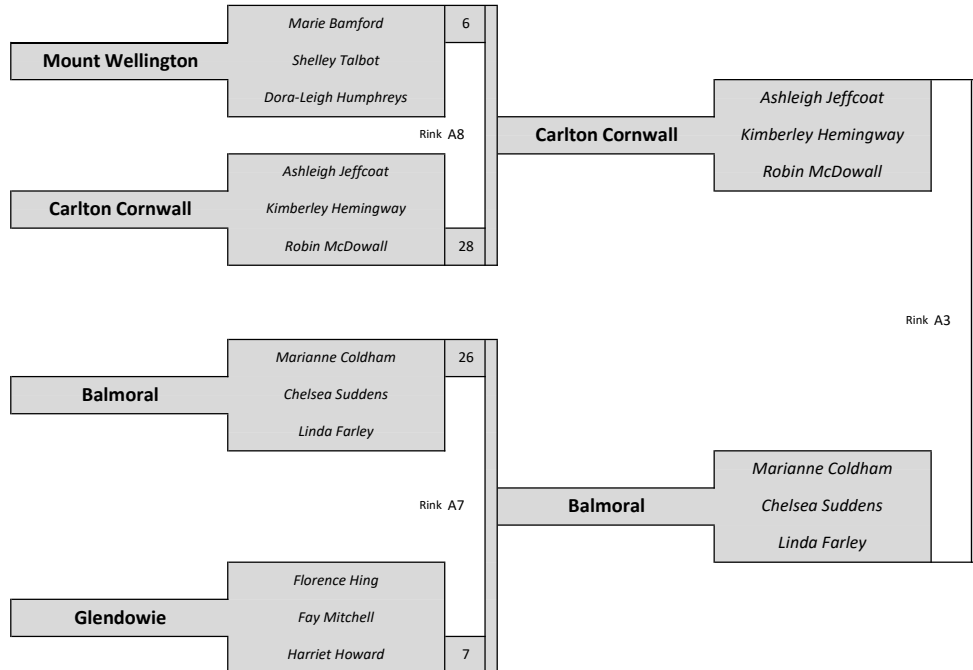

Champion of Champions Auckland Women's Triples

Umpire
Weng Lim

Chief Umpire
Phil Bowden - 021 02695128
Convenor
Gerard Hulst - 027 2275866

Blockhouse Bay
Saturday 15 May 2021
Time: 9:00 a.m.

Blockhouse Bay
Saturday 15 May 2021
Time: 11:45 am

Blockhouse Bay
Saturday 15 May 2021
Time: 2:30 pm

Round of 32

Sweet 16

Quarter Final