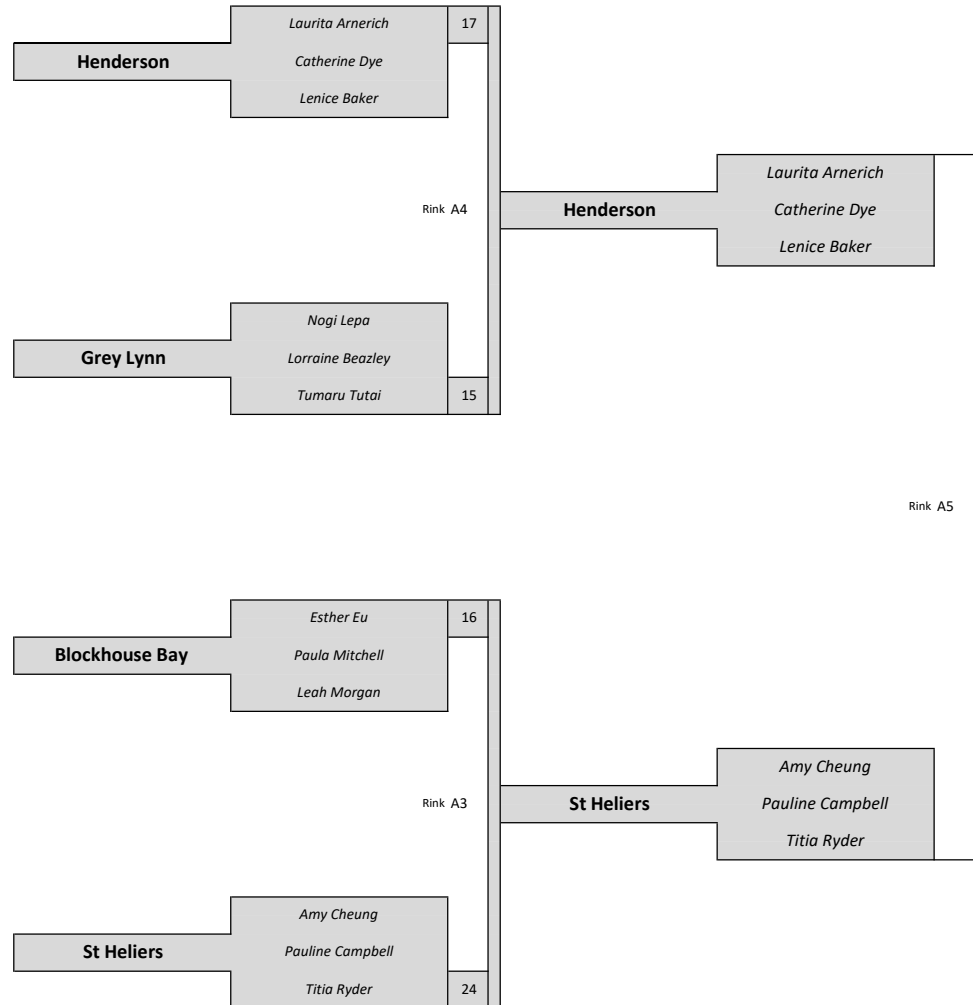

**Champion of Champions
Auckland Women's Triples**

Umpire
Weng Lim

Chief Umpire
Phil Bowden - 021 02695128
Convenor
Gerard Hulst - 027 2275866

Blockhouse Bay
Saturday 15 May 2021
Time: 9:00 a.m.

Blockhouse Bay
Saturday 15 May 2021
Time: 11:45 am

Blockhouse Bay
Saturday 15 May 2021
Time: 2:30 pm

Round of 32

Sweet 16

Quarter Final