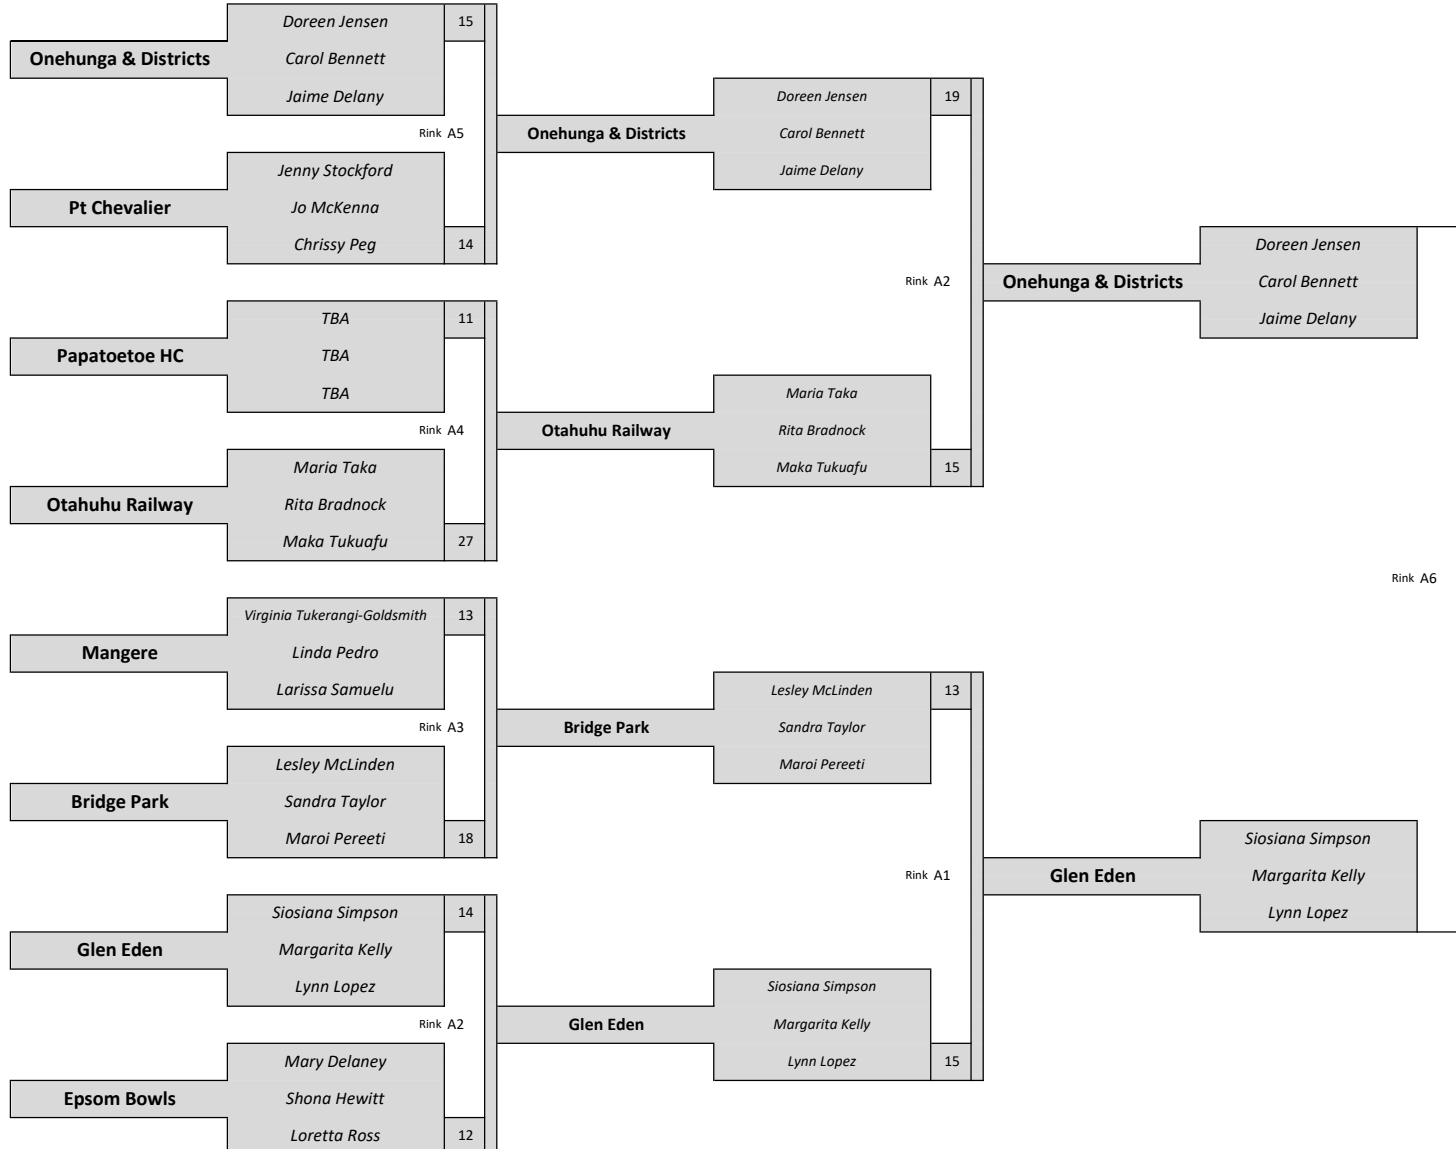

Blockhouse Bay
Saturday 15 May 2021
Time: 11:45 am

Blockhouse Bay
Saturday 15 May 2021
Time: 2:30 pm

Round of 32

Sweet 16

Quarter Final

Champion of Champions Auckland Women's Triples

Chief Umpire
Umpire
Convenor