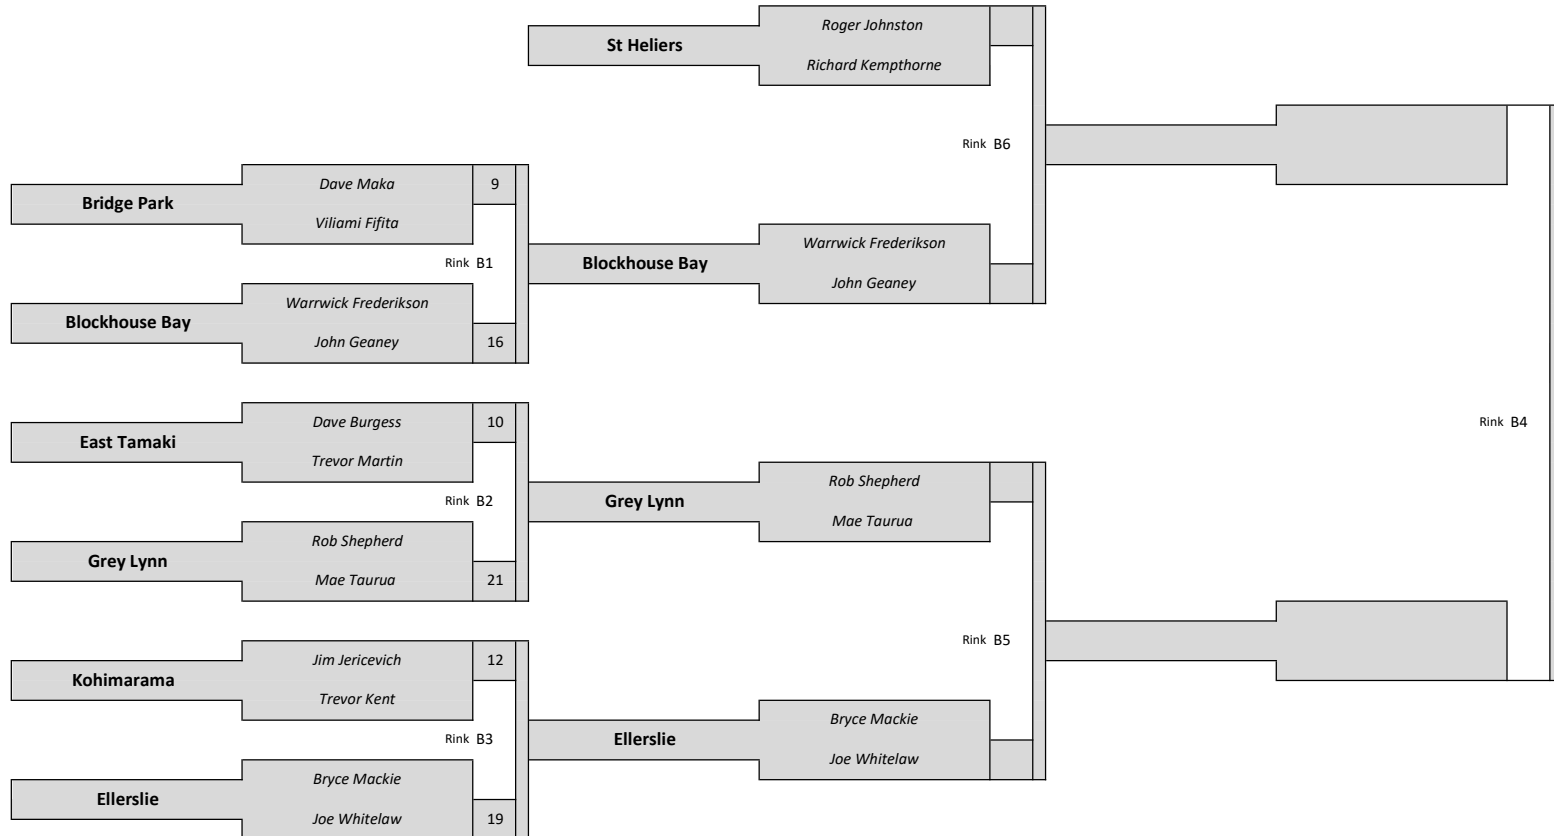

Papatoetoe H C
 Saturday 08 May 2021
 Time: 11:30 am
 Sweet 16

Papatoetoe H C
 Saturday 08 May 2021
 Time: 2:30 pm
 Quarter Final

Ryman Healthcare Champion of Champions

Auckland Men's Pairs

Umpires
 Phil Bowden
 Gerard Hulst