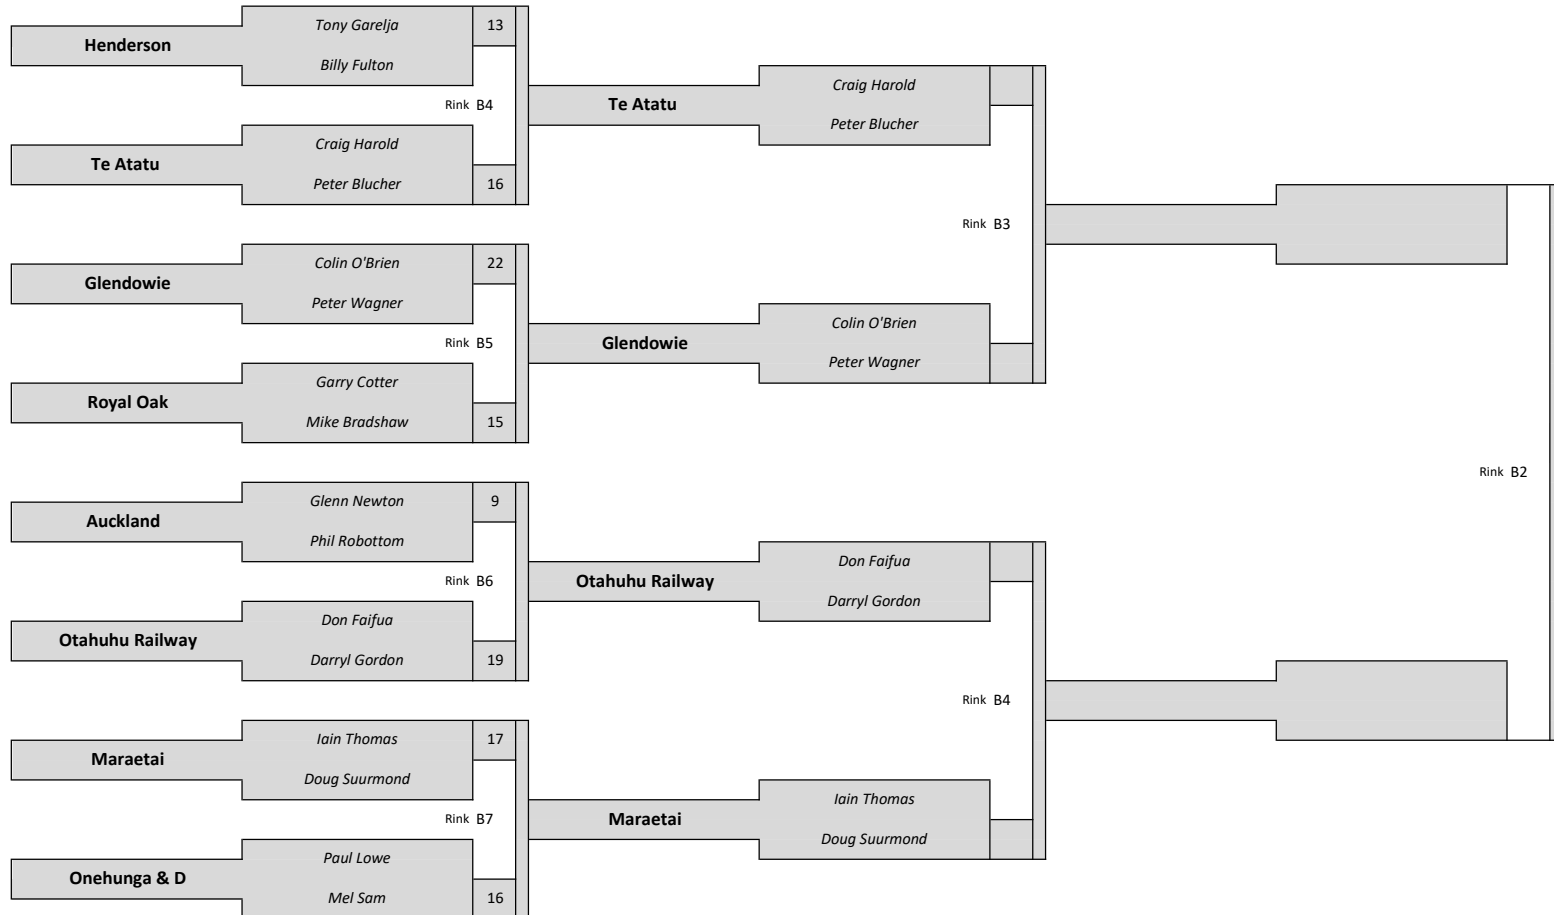

Ryman Healthcare Champion of Champions

Auckland Men's Pairs

Umpires
Phil Bowden
Gerard Hulst

Chief Umpire
Phil Bowden - 021 02695128
Convenor
Gerard Hulst - 027 2275866

Papatoetoe H C
Saturday 08 May 2021
Time: 9:00 a.m.

Papatoetoe H C
Saturday 08 May 2021
Time: 11:30 am
Sweet 16

Papatoetoe H C
Saturday 08 May 2021
Time: 2:30 pm
Quarter Final