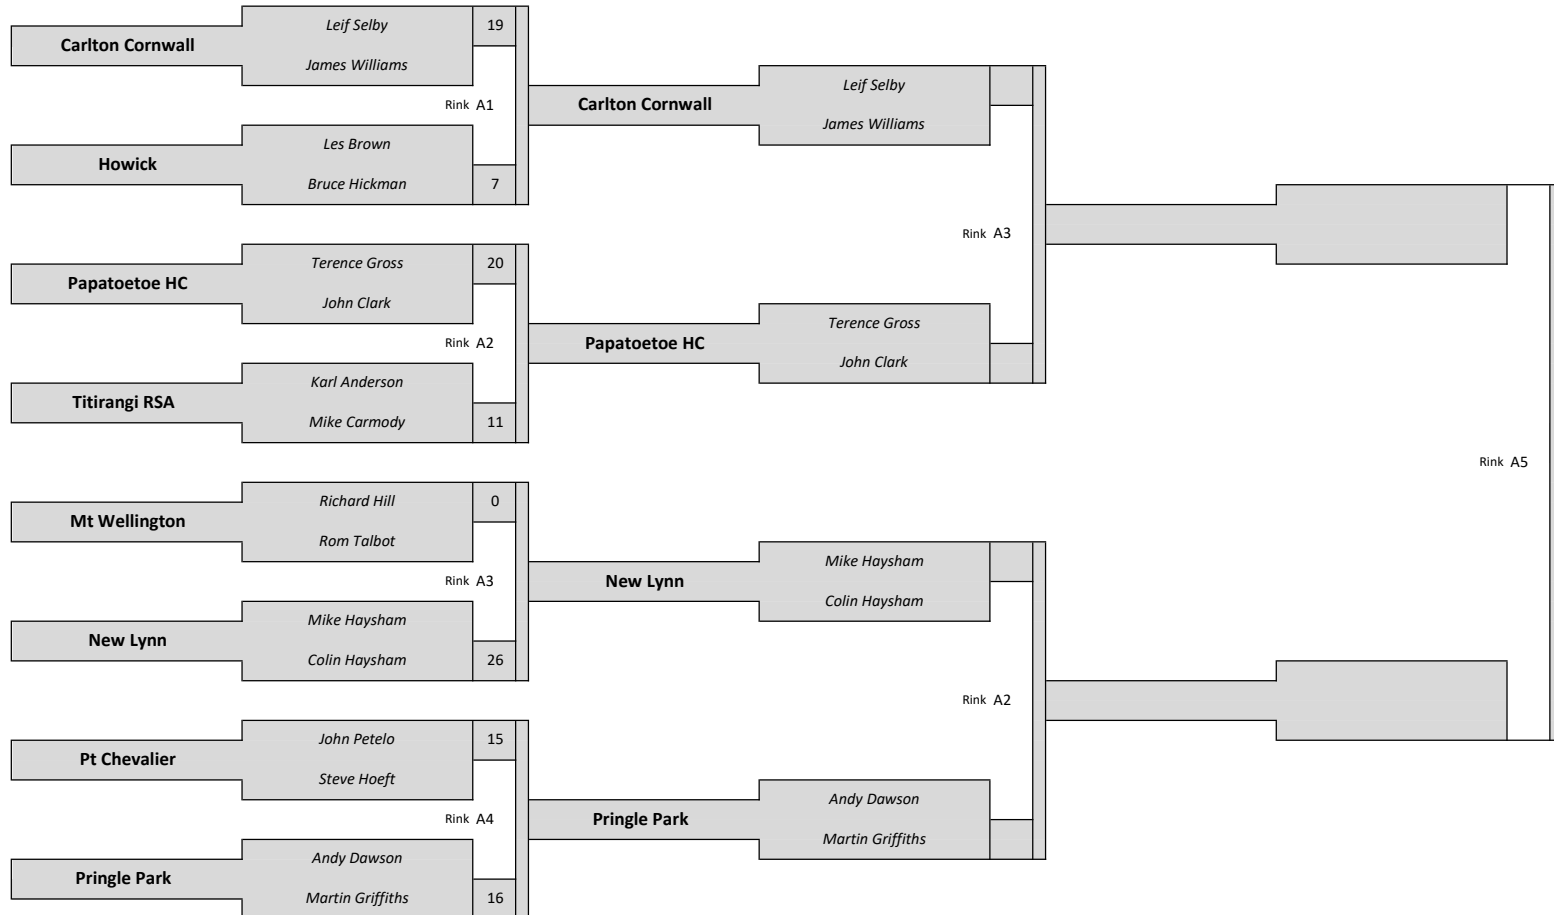

Ryman Healthcare Champion of Champions

Auckland Men's Pairs

Umpires
Phil Bowden
Gerard Hulst

Chief Umpire
Phil Bowden - 021 02695128
Convenor
Gerard Hulst - 027 2275866

Papatoetoe H C
Saturday 08 May 2021
Time: 9:00 a.m.
Round of 32

Papatoetoe H C
Saturday 08 May 2021
Time: 11:30 am
Sweet 16

Papatoetoe H C
Saturday 08 May 2021
Time: 2:30 pm
Quarter Final