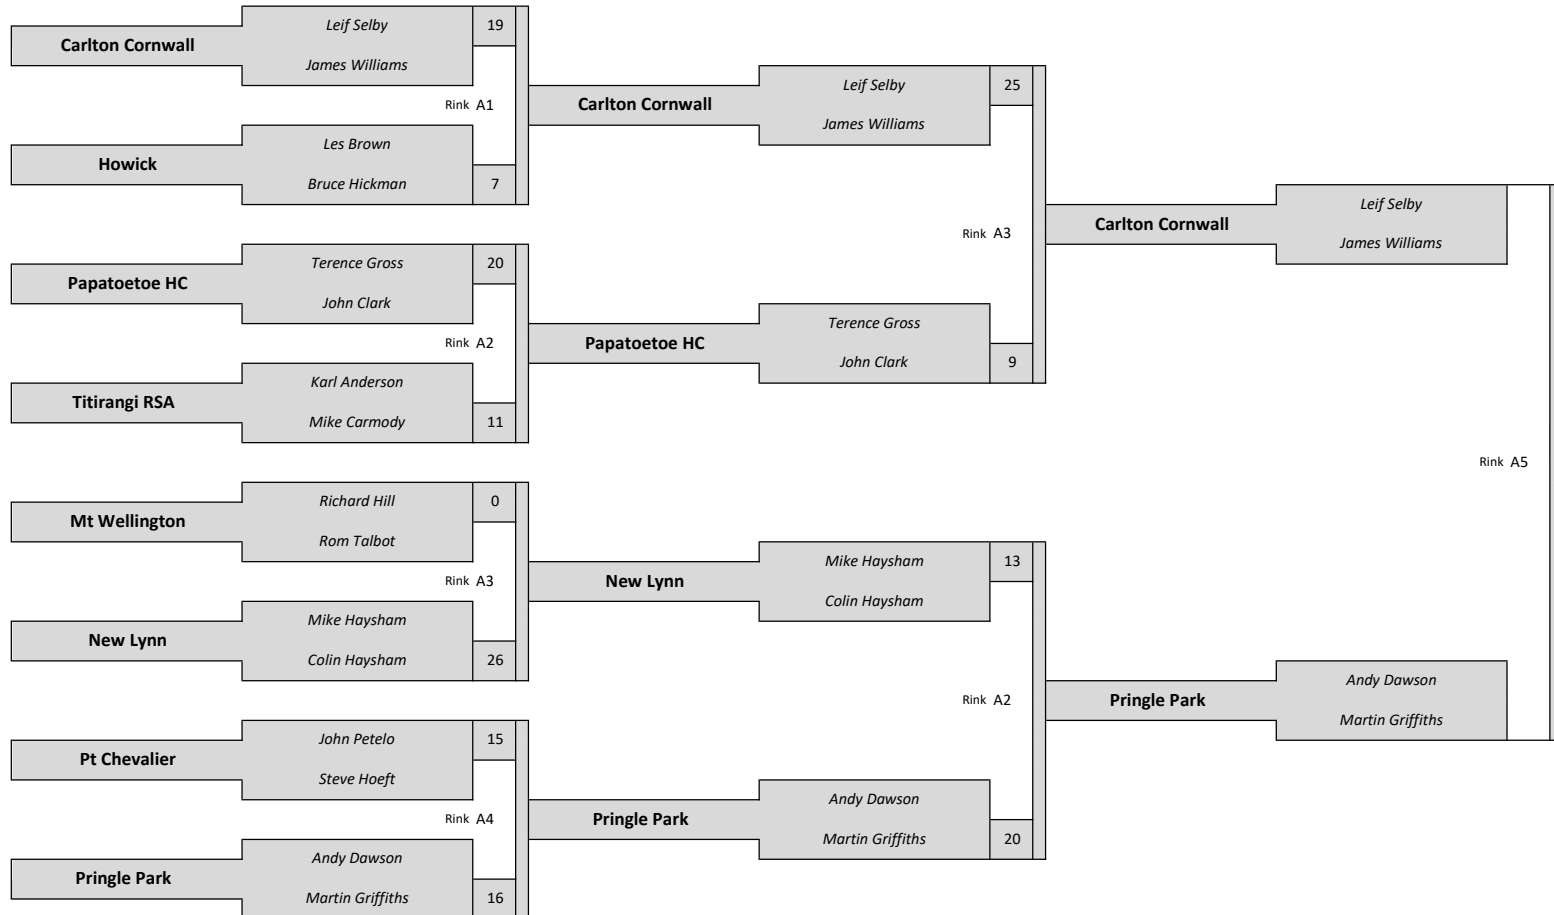

**Papatoetoe H C**  
**Saturday 08 May 2021**  
**Time: 11:30 am**  
**Sweet 16**

**Papatoetoe H C**  
**Saturday 08 May 2021**  
**Time: 2:30 pm**  
**Quarter Final**