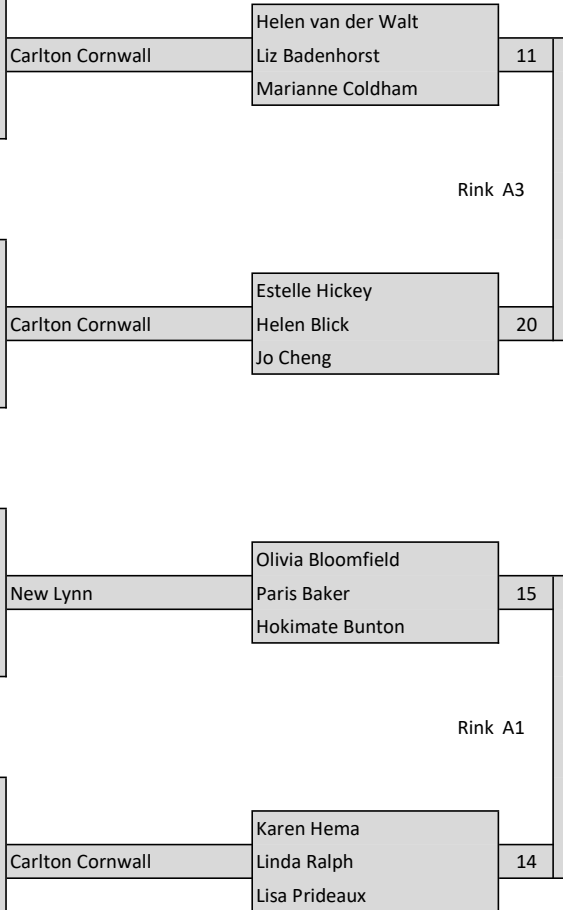

Semi Finals

Time Approx 12:00 noon