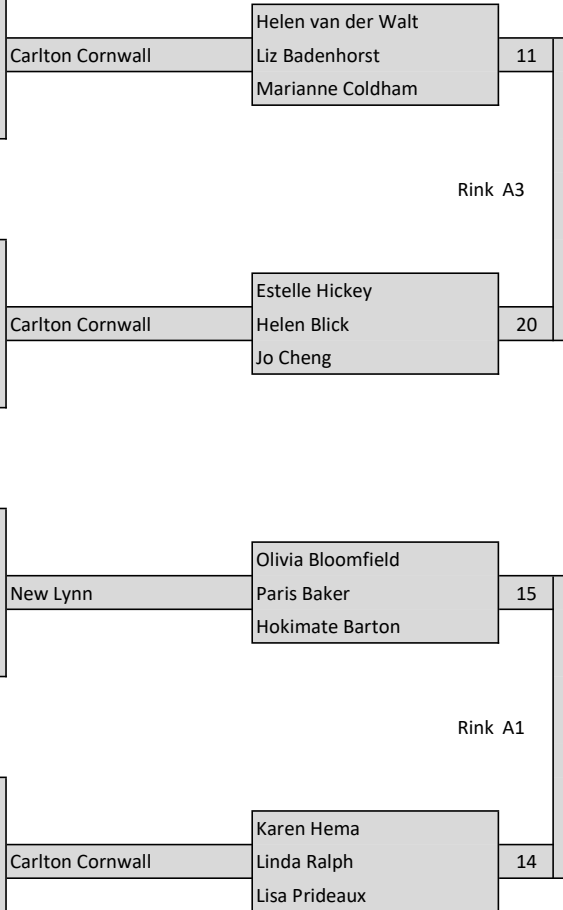

Semi Finals

Time Approx 12:00 noon