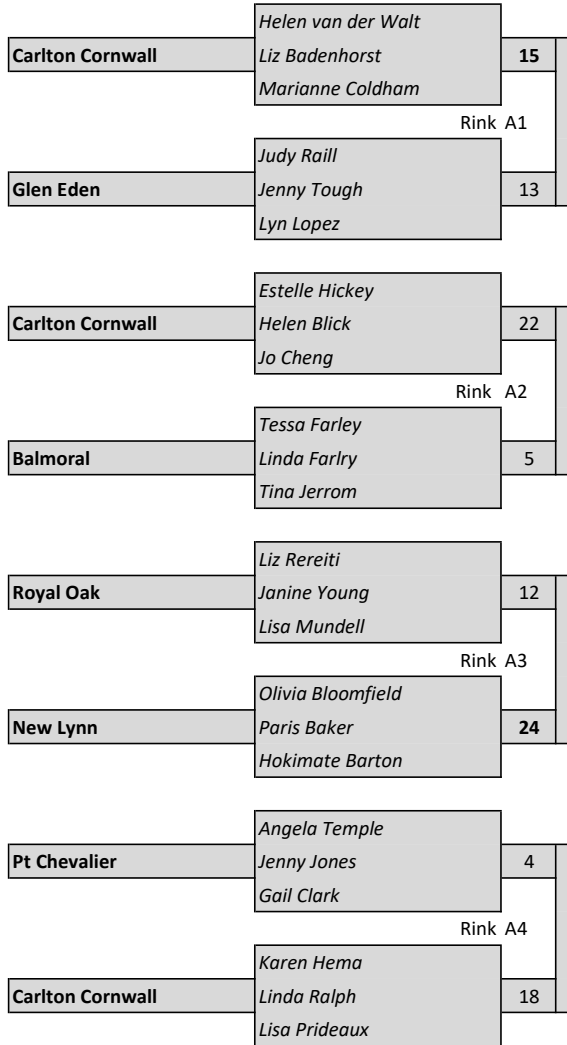

Ryman Healthcare Auckland Women's Triples

Post Section Draw

28th March 2021

Chief Umpire: Joy Baughan

Umpires : Joy Baughan & Gerard Hulst

Quarter Finals

Time 9:00 am

Semi Finals