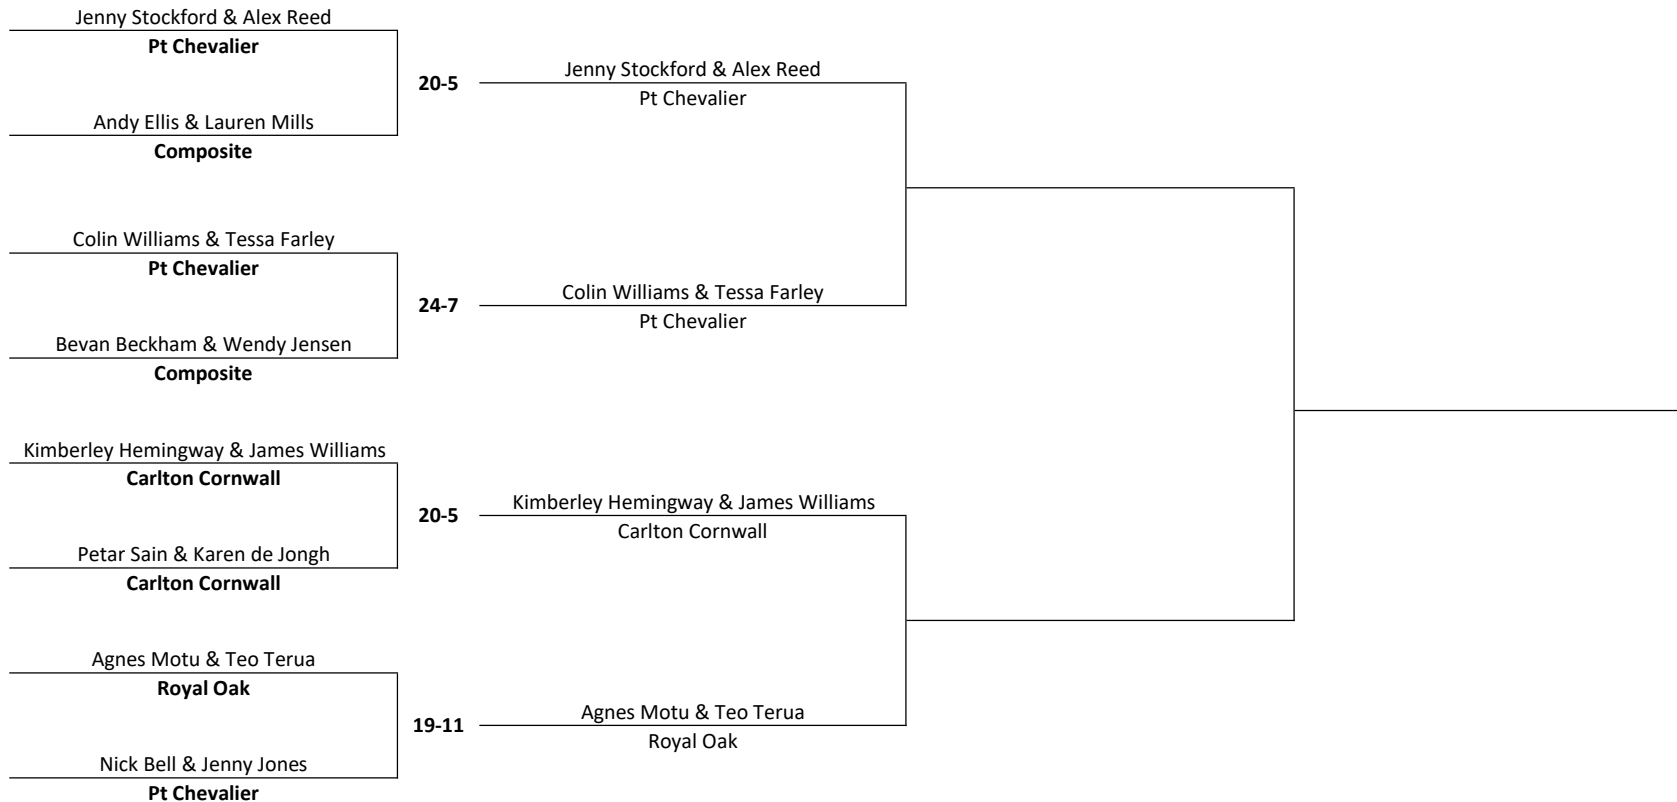

Ryman Healthcare 2-4-2 Mixed Pairs

Main Draw

Monday 11th January 2021

Umpire: Gerard Hulst

Quarterfinals

Semifinals

Finals

Ryman Healthcare 2-4-2 Mixed Pairs Plate