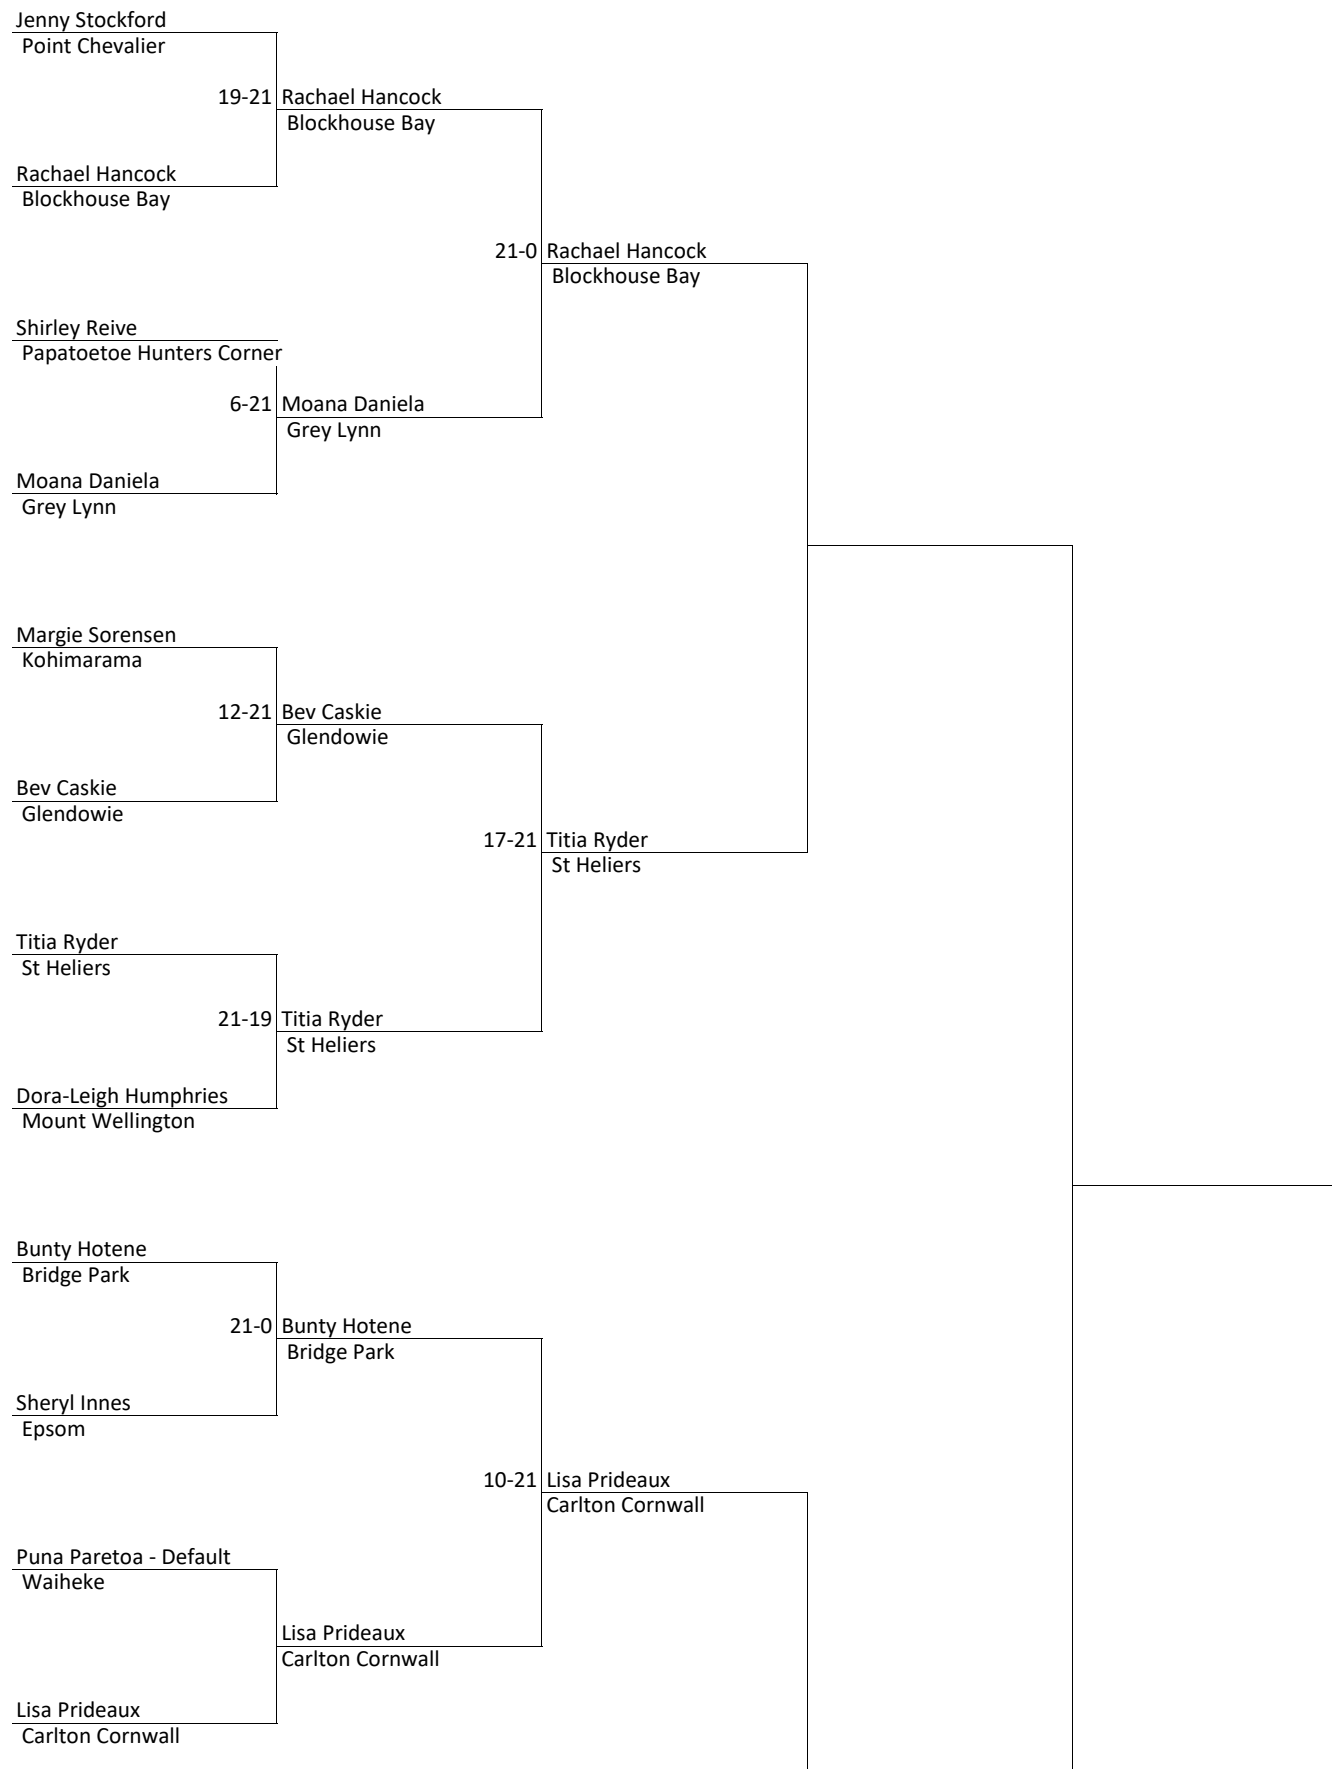

Auckland Women's Champ of Champ Singles Draw 27th & 28th June 2020

Venue: Epsom (Saturday); Kohimarama (Sunday)

Chief Umpire: Gerard Hulst
Umpire: Graeme Clisby

11.00 a.m.

9.00 a.m.