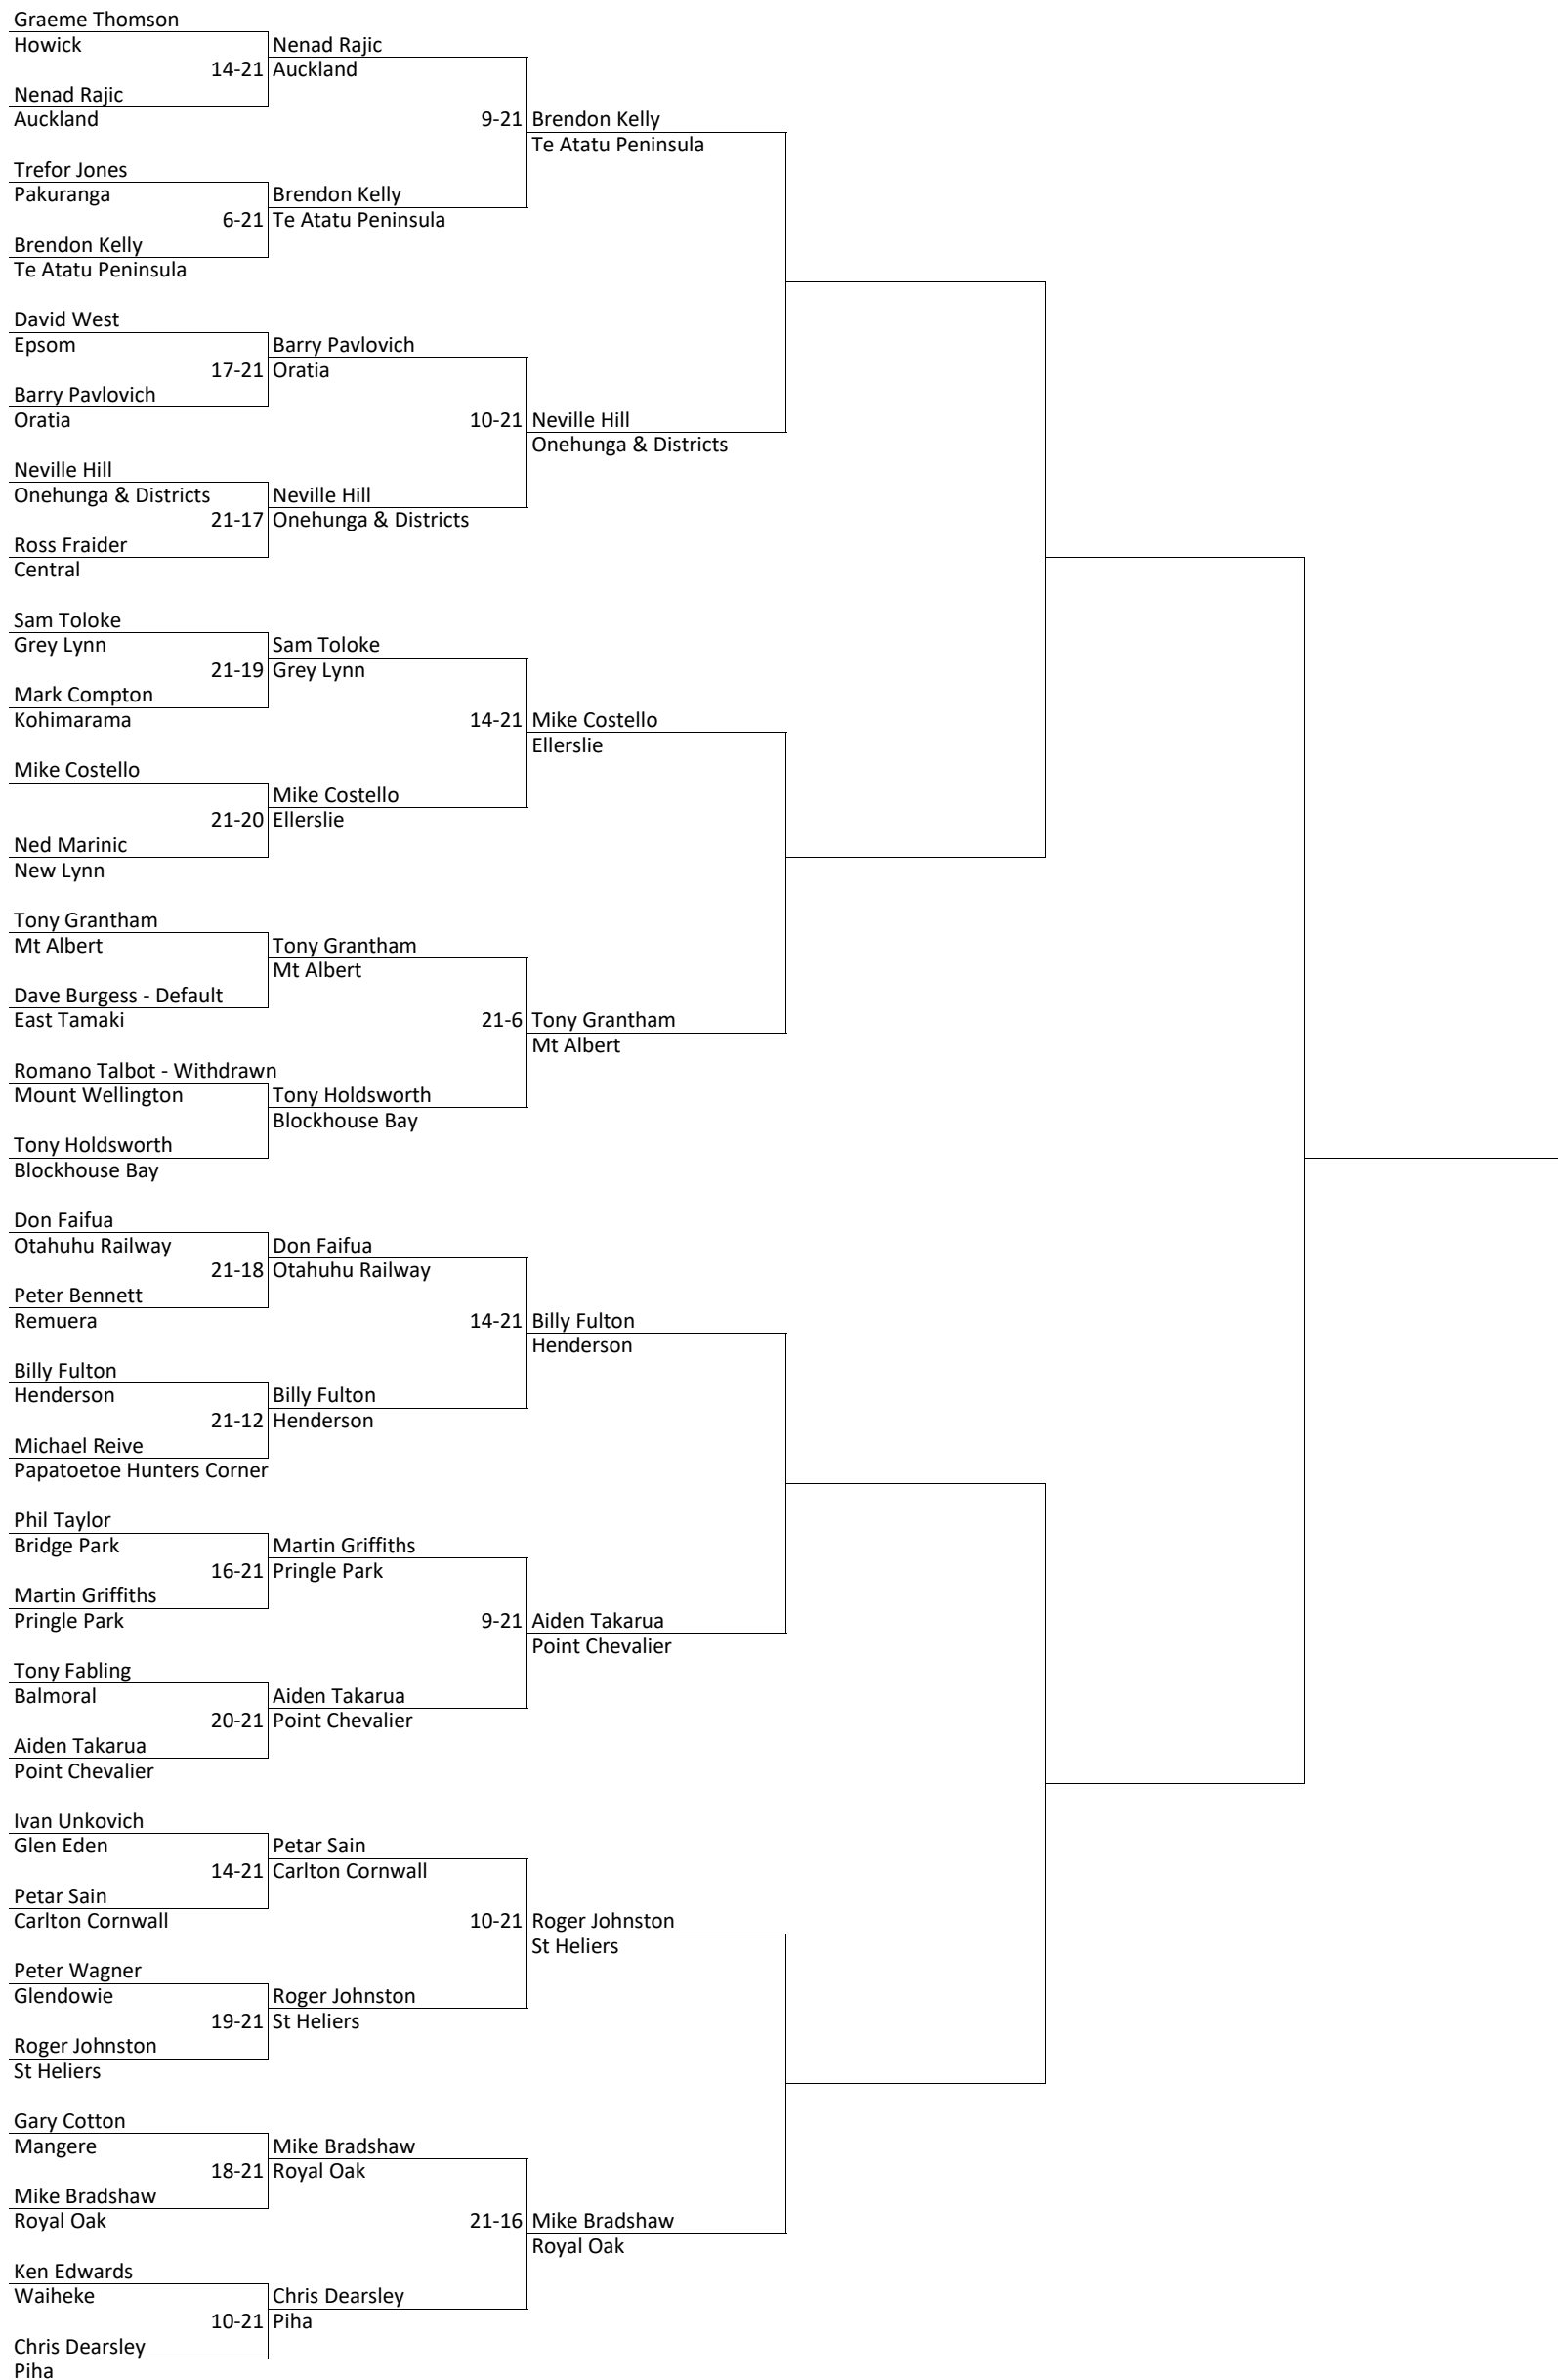

Auckland Men's Champ of Champ Singles Draw 27th & 28th June 2020

Venue: Kohimarama

Chief Umpire: Gerard Hulst
Umpire: Diane Ley

9.00 a.m.

Auckland Women's Champ of Champ Singles Draw 27th & 28th June 2020