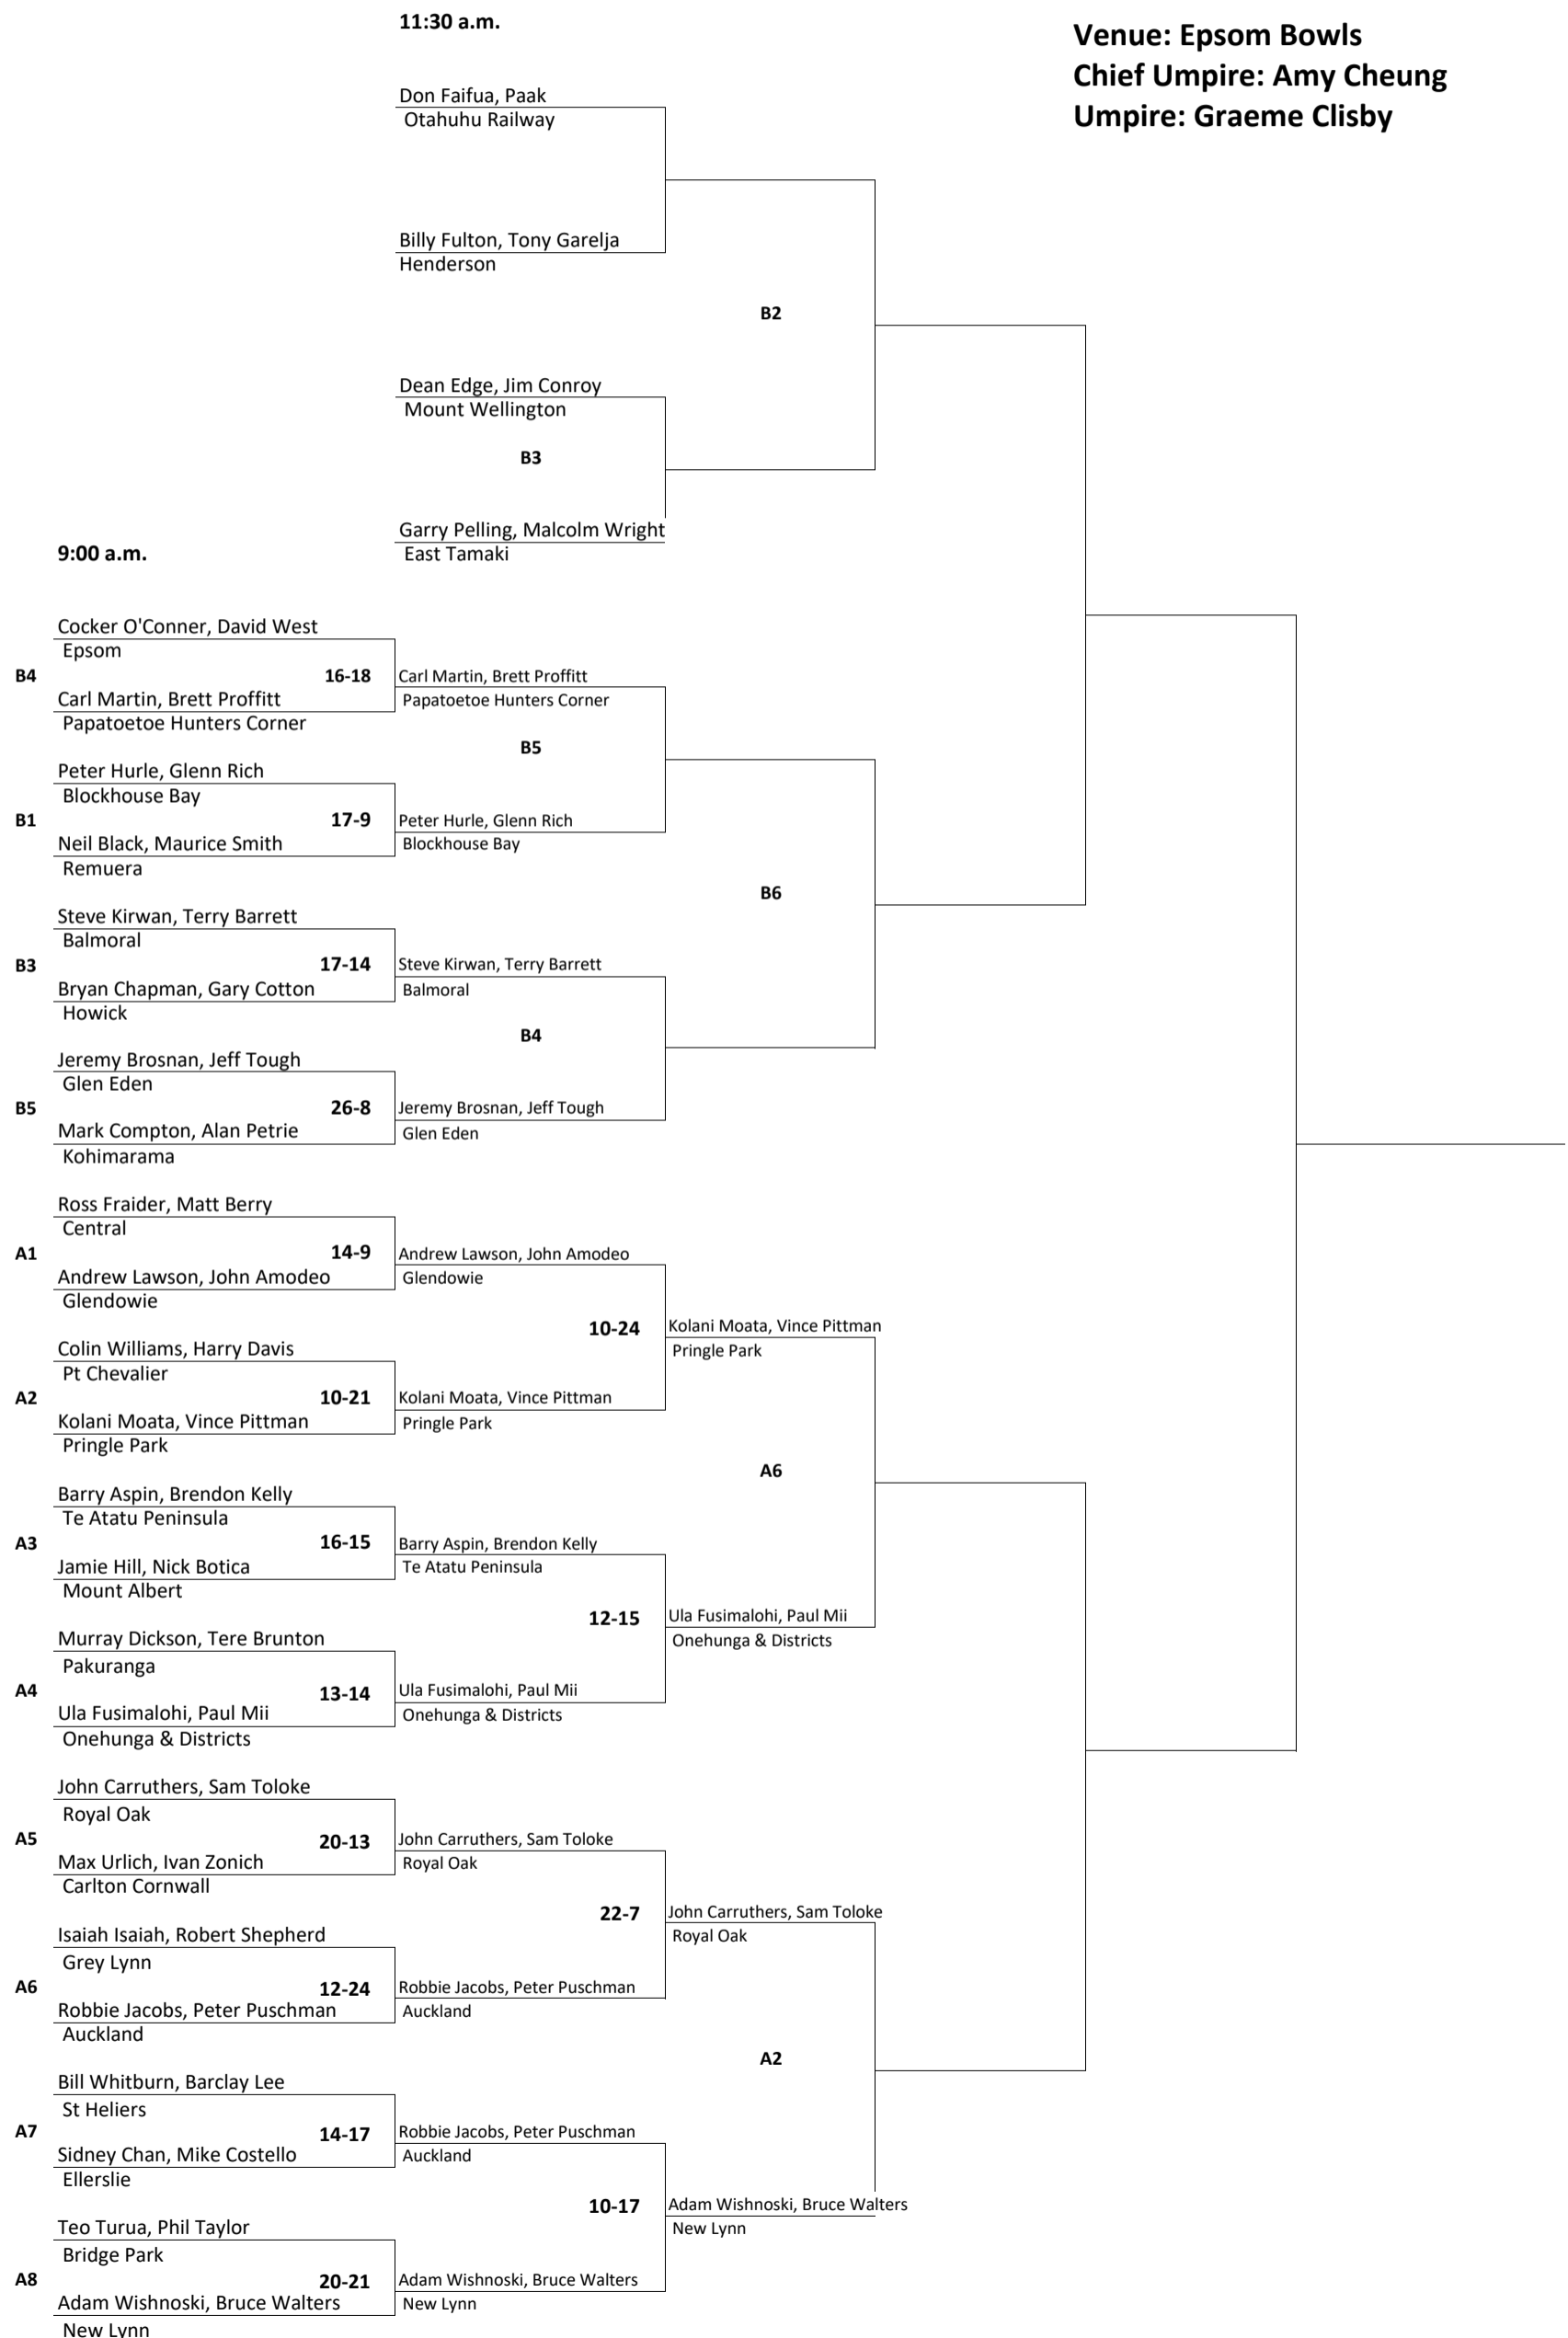

Auckland Men's Champ of Champ Pairs 13th & 14th June 2020