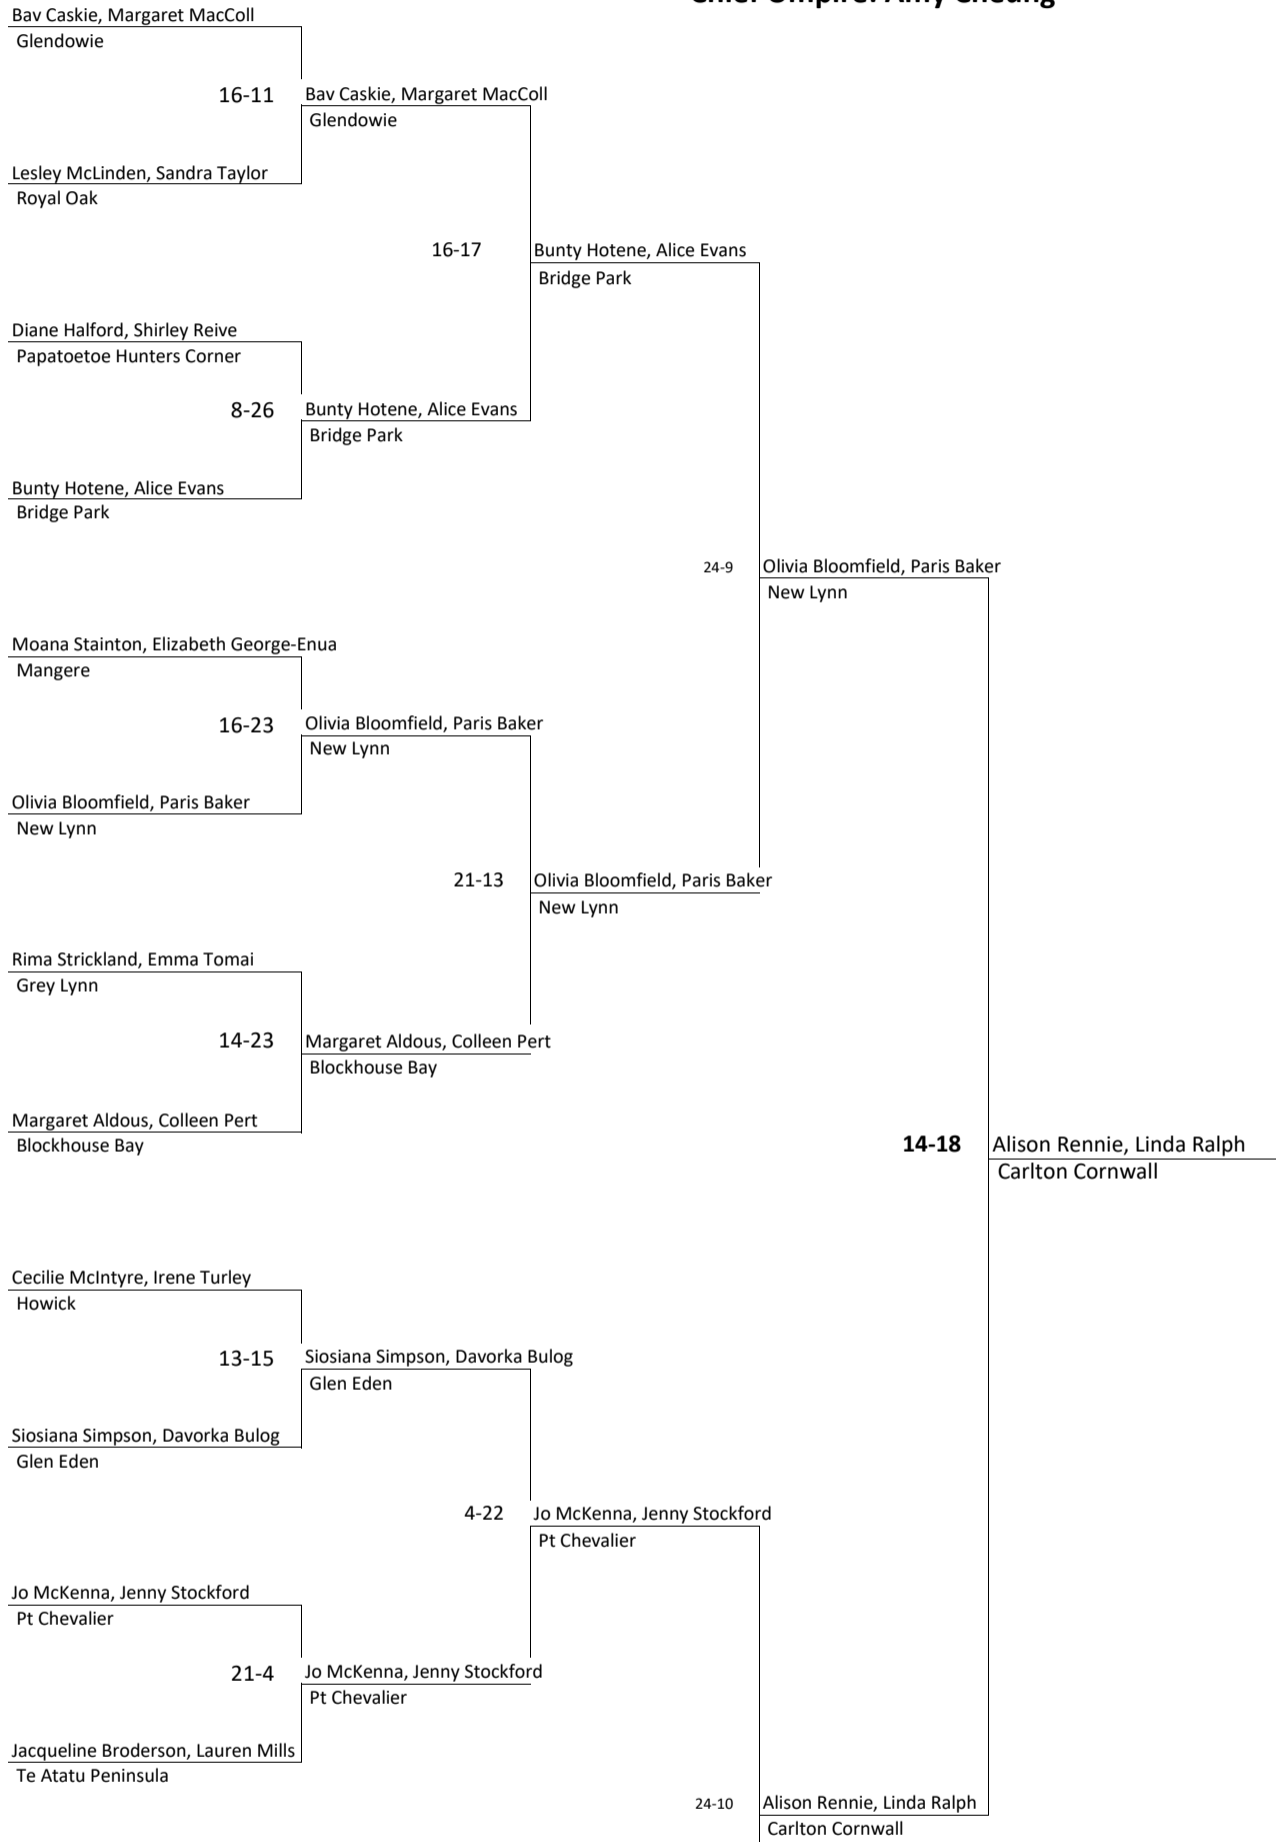

Auckland Men's Champ of Champ Pairs 13th & 14th June 2020

Auckland Women's Champ of Champ Pairs Draw 13th & 14th June 2020

Venue

Saturday: Glendowie Bowling Club

Sunday: Epsom Bowls

Chief Umpire: Amy Cheung

11:30 a.m.

9:00 a.m.