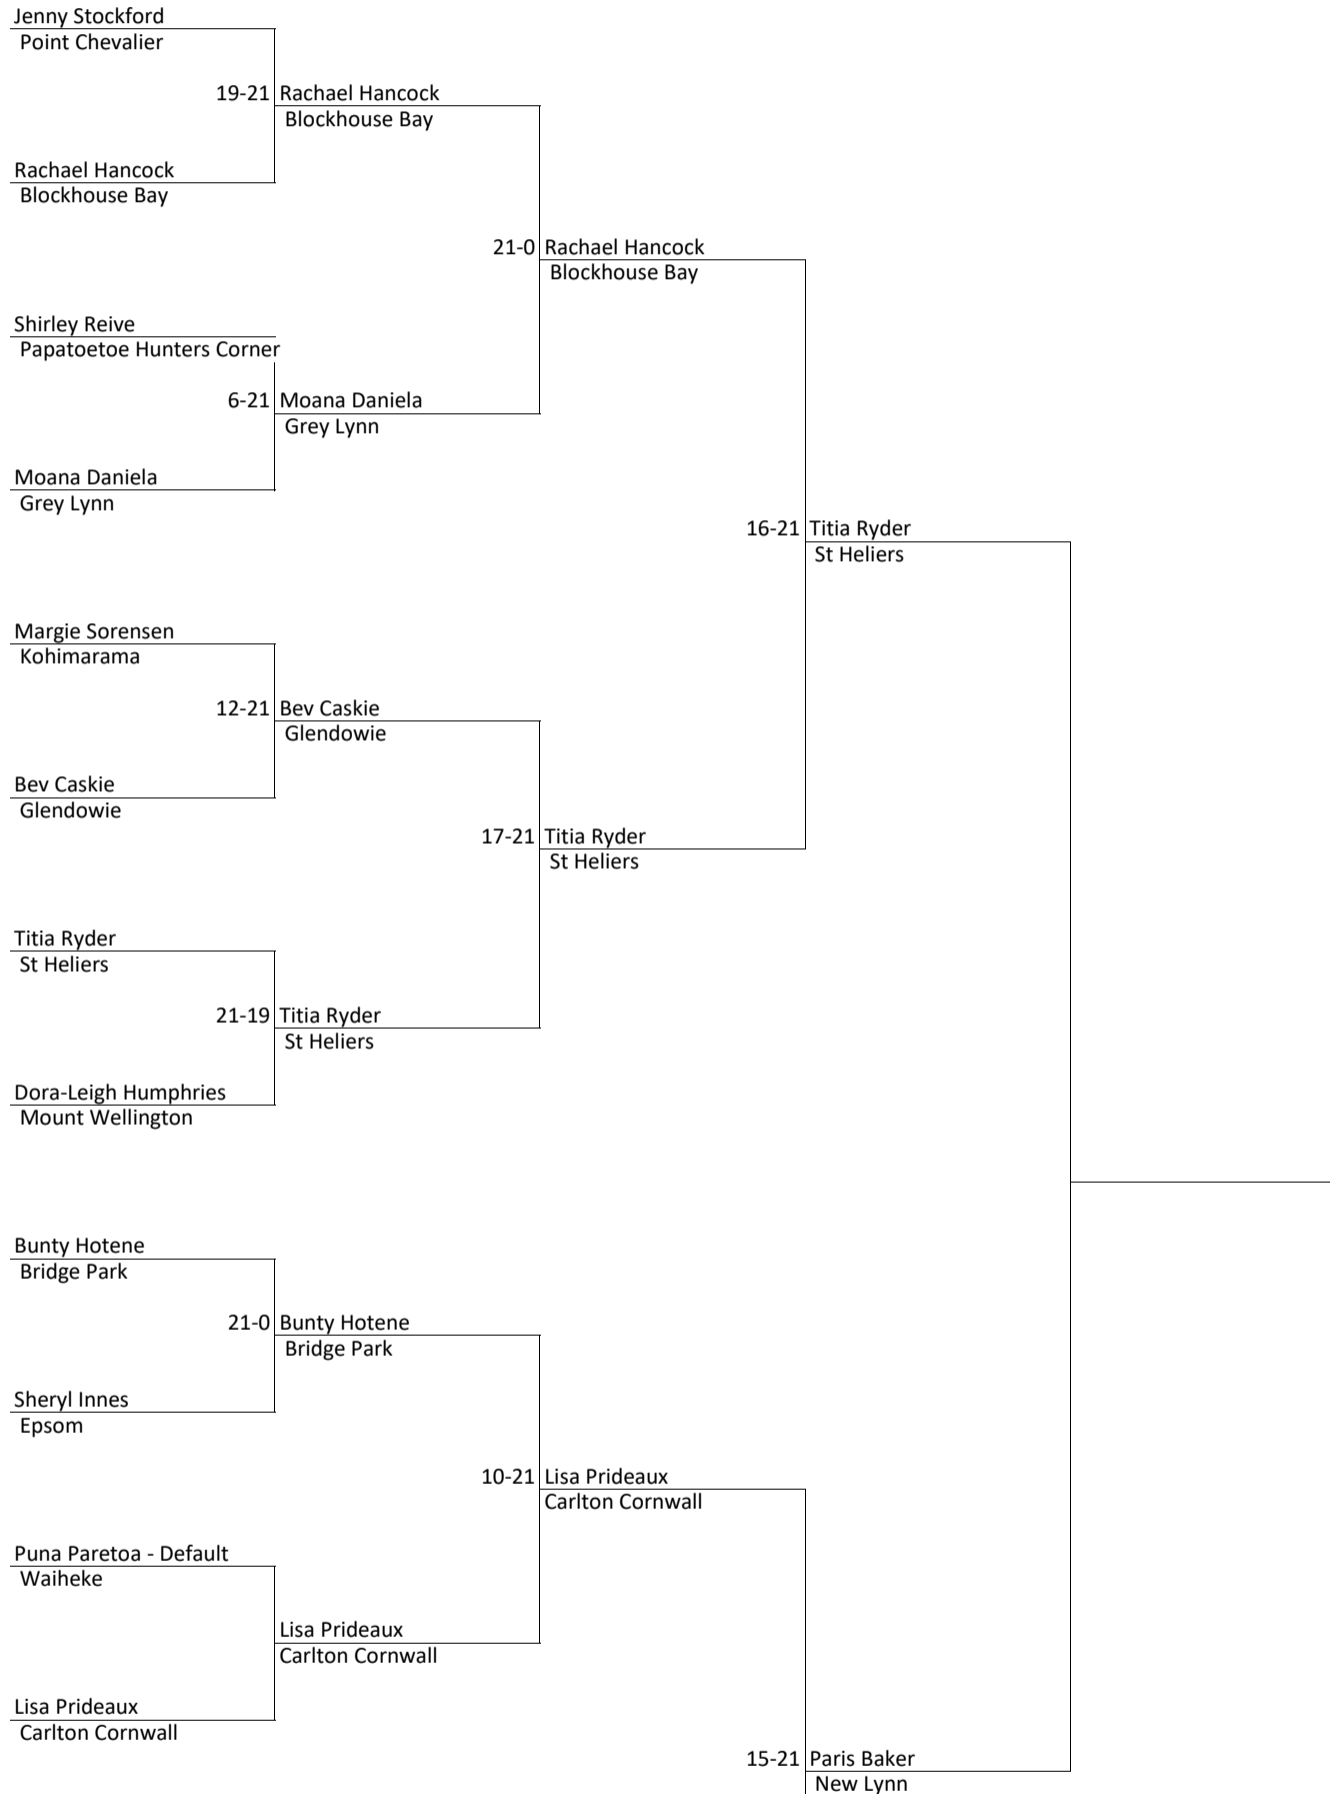

Auckland Women's Champ of Champ Singles Draw 27th & 28th June 2020

Venue: Epsom (Saturday); Kohimarama (Sunday)

Chief Umpire: Gerard Hulst
Umpire: Graeme Clisby

11.00 a.m.

9.00 a.m.